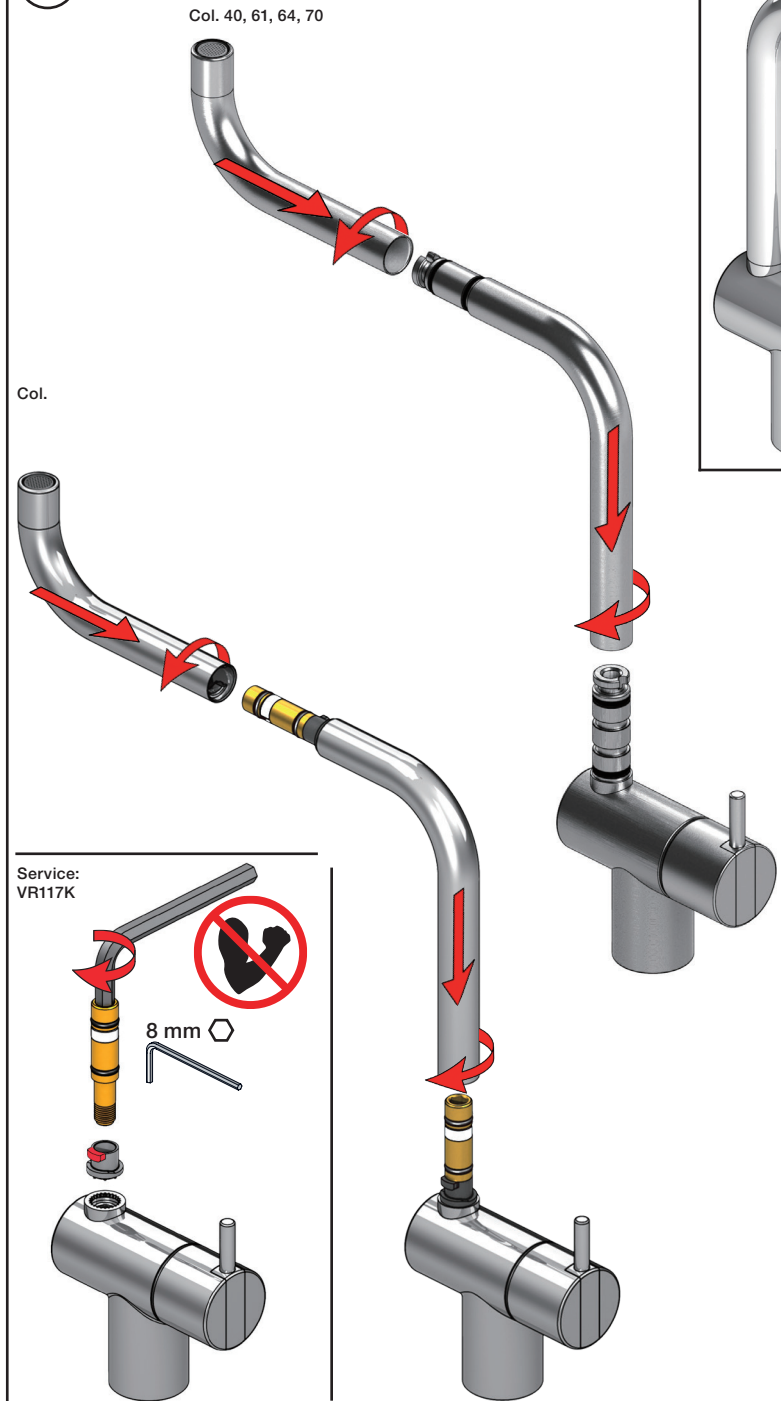

**VOLA KV1**

Fitting instruction  
 Montageanleitung  
 Monteringsvejledning  
 Monteringsvægledning  
 Montage hanleiding  
 Manuel de montage

04/00203  
 04/00206

**Data, 3 Bar /43.5 Psi:**

	l/min.	Gal/min.
KV1:	9,0	2.4
KV1US:	4,5	1.2

Max. 65°C, 150°F

www.vola.com

mnt\_KV1\_V3\_40998778  
 06-09-2023

vola

4

5

KV1L/KV1M

Operation  
Bedienung  
Betjening

Bruk  
Bediening  
Fonctionnement

Colour: 02, 04, 05, 06, 08, 09, 12, 14, 15, 16, 17,  
18, 19, 20, 21, 25, 27, 60, 62, 63, 65, 66

Cu:  
KV1: Ø10  
KV1US: Ø3/8"  
KV1Q: Ø3/8"

- NR.10/L/M: VR20, VR22, VR273/L/M, VR294, VR295  
 VR17L4K: VR15P, VR16L4, VR17L (US Standard)  
 VR17L5K: VR15P, VR16L5, VR17L  
 VR17L9K: VR15P, VR16L9, VR17L  
 VR17LSK: VR15P, VR16LS, VR17L  
 VR30: VR15P, VR16L9, VR17L, VR29, 4xVR31, VR35, VR1902 (F40) (and KV1 from 1972 - 1996)  
 VR132: VR15P, VR16L9, VR17L, 2xVR31, 2xVR558, VR1902 (2013 - 06. 2016)  
 VR133: VR15P, VR16L9, VR17L, VR24, 4xVR31, VR113, VR1902 (1997 - 2012)  
 VR230: VR15P, VR16L9, VR17L, 2xVR118, VR229, VR235, 4xVR558, VR1902 (06-2016 - )  
 VR117K: VR116, VR117, VR118, 2xVR558, VR1902  
 VR277K: VR22, VR269, VR277  
 VR297/L/M: VR20, VR22, VR269, VR273/L/M, VR277, VR294, VR295, VR296  
 VR433: VR261, VR263, VR440, VR442, 2xVR444