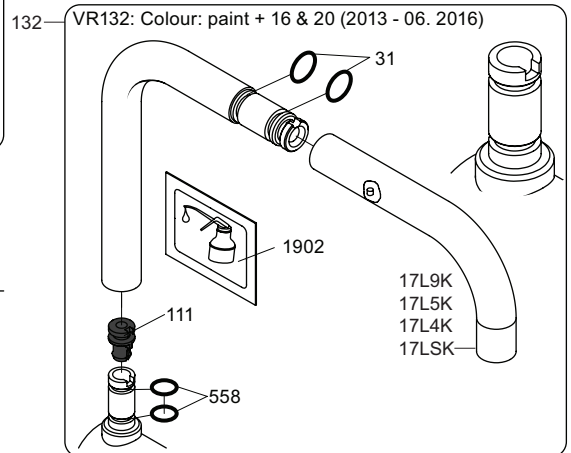

**VOLA KV1**

Fitting instruction  
 Montageanleitung  
 Monteringsvejledning  
 Monteringsvægledning  
 Montage hanleiding  
 Manuel de montage

04/00203  
 04/00206

**Data, 3 Bar /43.5 Psi:**

	l/min.	Gal/min.
KV1:	9,0	2.4
KV1US:	4,5	1.2

Bruk  
Bediening  
Fonctionnement

Colour: 02, 04, 05, 06, 08, 09, 12, 14, 15, 16, 17,  
18, 19, 20, 21, 25, 27, 60, 62, 63, 65, 66

Cu:  
KV1: Ø10  
KV1US: Ø3/8"  
KV1Q: Ø3/8"

- NR.10/L/M: VR20, VR22, VR273/L/M, VR294, VR295  
 VR17L4K: VR15P, VR16L4, VR17L (US Standard)  
 VR17L5K: VR15P, VR16L5, VR17L  
 VR17L9K: VR15P, VR16L9, VR17L  
 VR17LSK: VR15P, VR16LS, VR17L  
 VR30: VR15P, VR16L9, VR17L, VR29, 4xVR31, VR35, VR1902 (F40) (and KV1 from 1972 - 1996)  
 VR132: VR15P, VR16L9, VR17L, 2xVR31, 2xVR558, VR1902 (2013 - 06. 2016)  
 VR133: VR15P, VR16L9, VR17L, VR24, 4xVR31, VR113, VR1902 (1997 - 2012)  
 VR230: VR15P, VR16L9, VR17L, 2xVR118, VR229, VR235, 4xVR558, VR1902 (06-2016 - )  
 VR117K: VR116, VR117, VR118, 2xVR558, VR1902  
 VR277K: VR22, VR269, VR277  
 VR297/L/M: VR20, VR22, VR269, VR273/L/M, VR277, VR294, VR295, VR296  
 VR433: VR261, VR263, VR440, VR442, 2xVR444