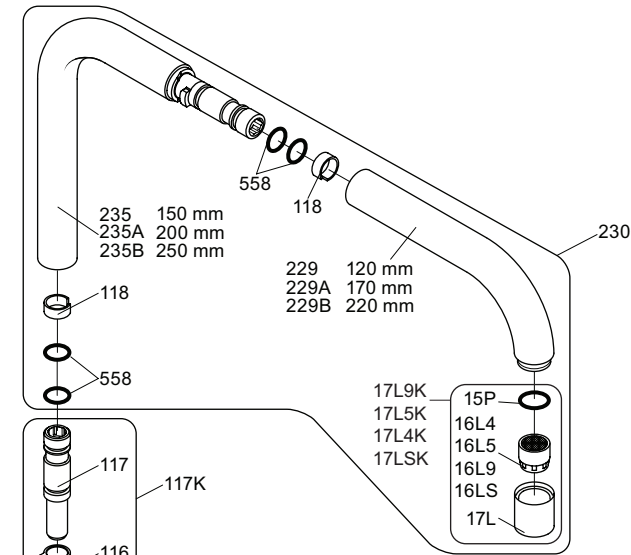

**VOLA KV1**

Fitting instruction  
 Montageanleitung  
 Monteringsvejledning  
 Monteringsvægledning  
 Montage hanleiding  
 Manuel de montage

04/00203  
 04/00206

**Data, 3 Bar /43.5 Psi:**

	l/min.	Gal/min.
KV1:	9,0	2.4
KV1US:	4,5	1.2

Bruk  
Bediening  
Fonctionnement

Colour: 02, 04, 05, 06, 08, 09, 12, 14, 15, 16, 17,  
18, 19, 20, 21, 25, 27, 60, 62, 63, 65, 66

Cu:  
KV1: Ø10  
KV1US: Ø3/8"  
KV1Q: Ø3/8"

- NR.10/L/M: VR20, VR22, VR273/L/M, VR294, VR295  
 VR17L4K: VR15P, VR16L4, VR17L (US Standard)  
 VR17L5K: VR15P, VR16L5, VR17L  
 VR17L9K: VR15P, VR16L9, VR17L  
 VR17LSK: VR15P, VR16LS, VR17L  
 VR30: VR15P, VR16L9, VR17L, VR29, 4xVR31, VR35, VR1902 (F40) (and KV1 from 1972 - 1996)  
 VR132: VR15P, VR16L9, VR17L, 2xVR31, 2xVR558, VR1902 (2013 - 06. 2016)  
 VR133: VR15P, VR16L9, VR17L, VR24, 4xVR31, VR113, VR1902 (1997 - 2012)  
 VR230: VR15P, VR16L9, VR17L, 2xVR118, VR229, VR235, 4xVR558, VR1902 (06-2016 - )  
 VR117K: VR116, VR117, VR118, 2xVR558, VR1902  
 VR277K: VR22, VR269, VR277  
 VR297/L/M: VR20, VR22, VR269, VR273/L/M, VR277, VR294, VR295, VR296  
 VR433: VR261, VR263, VR440, VR442, 2xVR444