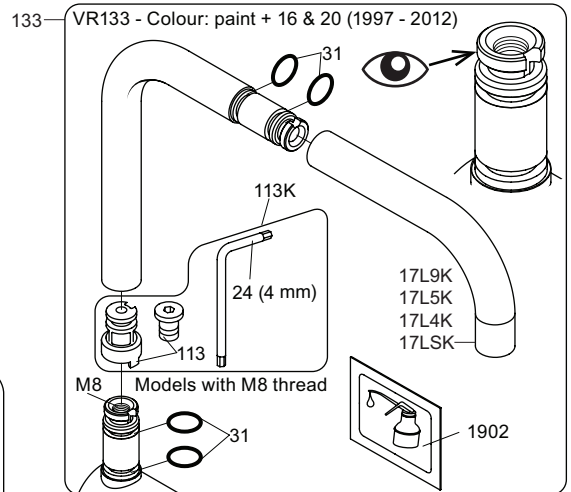

**VOLA KV1**

Fitting instruction  
 Montageanleitung  
 Monteringsvejledning  
 Monteringsvægledning  
 Montage hanleiding  
 Manuel de montage

04/00203  
 04/00206

**Data, 3 Bar /43.5 Psi:**

	l/min.	Gal/min.
KV1:	9,0	2.4
KV1US:	4,5	1.2

Bruk  
Bediening  
Fonctionnement

Colour: 02, 04, 05, 06, 08, 09, 12, 14, 15, 16, 17,  
18, 19, 20, 21, 25, 27, 60, 62, 63, 65, 66

Cu:  
KV1: Ø10  
KV1US: Ø3/8"  
KV1Q: Ø3/8"

- NR.10/L/M: VR20, VR22, VR273/L/M, VR294, VR295  
 VR17L4K: VR15P, VR16L4, VR17L (US Standard)  
 VR17L5K: VR15P, VR16L5, VR17L  
 VR17L9K: VR15P, VR16L9, VR17L  
 VR17LSK: VR15P, VR16LS, VR17L  
 VR30: VR15P, VR16L9, VR17L, VR29, 4xVR31, VR35, VR1902 (F40) (and KV1 from 1972 - 1996)  
 VR132: VR15P, VR16L9, VR17L, 2xVR31, 2xVR558, VR1902 (2013 - 06. 2016)  
 VR133: VR15P, VR16L9, VR17L, VR24, 4xVR31, VR113, VR1902 (1997 - 2012)  
 VR230: VR15P, VR16L9, VR17L, 2xVR118, VR229, VR235, 4xVR558, VR1902 (06-2016 - )  
 VR117K: VR116, VR117, VR118, 2xVR558, VR1902  
 VR277K: VR22, VR269, VR277  
 VR297/L/M: VR20, VR22, VR269, VR273/L/M, VR277, VR294, VR295, VR296  
 VR433: VR261, VR263, VR440, VR442, 2xVR444