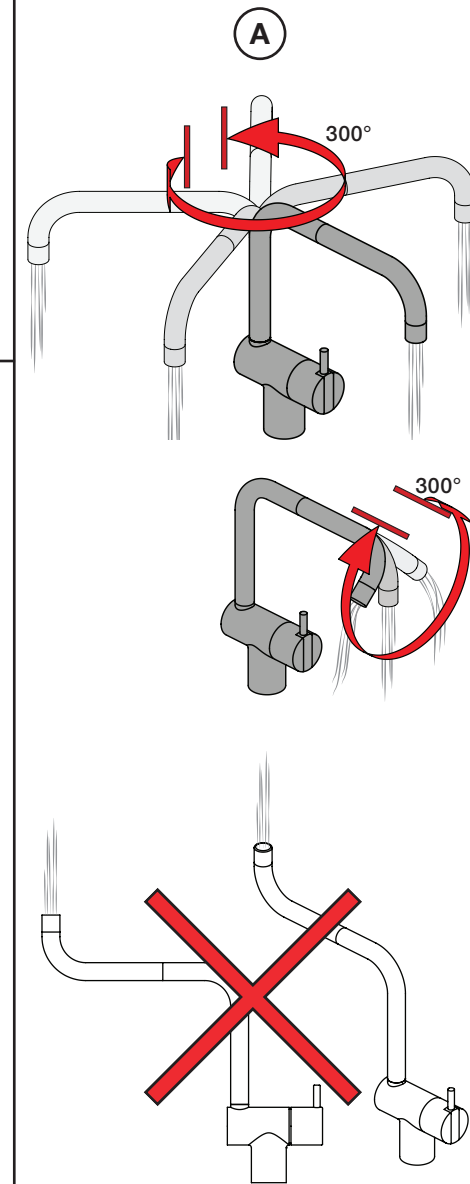

**VOLA KV1**

Fitting instruction  
 Montageanleitung  
 Monteringsvejledning  
 Monteringsvægledning  
 Montage hanleiding  
 Manuel de montage

04/00203  
 04/00206

**Data, 3 Bar /43.5 Psi:**

	l/min.	Gal/min.
KV1:	9,0	2.4
KV1US:	4,5	1.2

Bruk  
Bediening  
Fonctionnement

Colour: 02, 04, 05, 06, 08, 09, 12, 14, 15, 16, 17,  
18, 19, 20, 21, 25, 27, 60, 62, 63, 65, 66

Cu:  
KV1: Ø10  
KV1US: Ø3/8"  
KV1Q: Ø3/8"

- NR.10/L/M: VR20, VR22, VR273/L/M, VR294, VR295  
 VR17L4K: VR15P, VR16L4, VR17L (US Standard)  
 VR17L5K: VR15P, VR16L5, VR17L  
 VR17L9K: VR15P, VR16L9, VR17L  
 VR17LSK: VR15P, VR16LS, VR17L  
 VR30: VR15P, VR16L9, VR17L, VR29, 4xVR31, VR35, VR1902 (F40) (and KV1 from 1972 - 1996)  
 VR132: VR15P, VR16L9, VR17L, 2xVR31, 2xVR558, VR1902 (2013 - 06. 2016)  
 VR133: VR15P, VR16L9, VR17L, VR24, 4xVR31, VR113, VR1902 (1997 - 2012)  
 VR230: VR15P, VR16L9, VR17L, 2xVR118, VR229, VR235, 4xVR558, VR1902 (06-2016 - )  
 VR117K: VR116, VR117, VR118, 2xVR558, VR1902  
 VR277K: VR22, VR269, VR277  
 VR297/L/M: VR20, VR22, VR269, VR273/L/M, VR277, VR294, VR295, VR296  
 VR433: VR261, VR263, VR440, VR442, 2xVR444