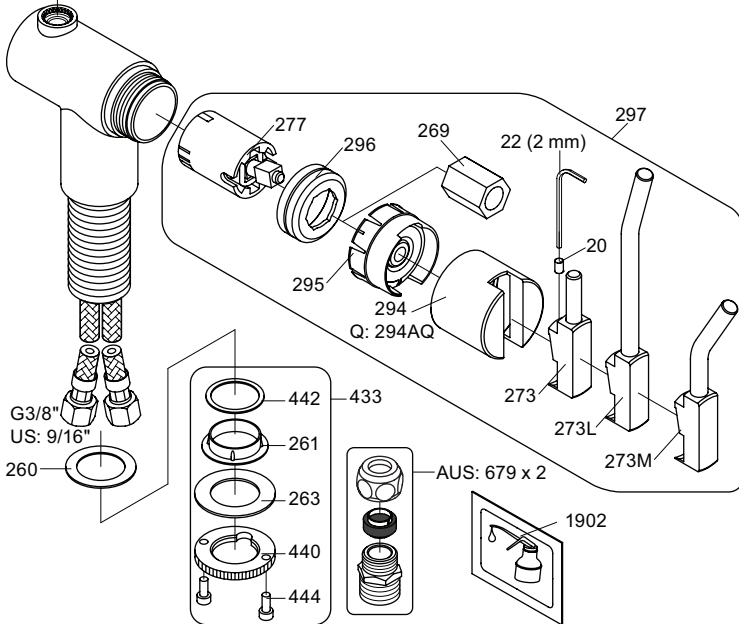

**VOLA KV1**

Fitting instruction  
 Montageanleitung  
 Monteringsvejledning  
 Monteringsvægledning  
 Montage hanleiding  
 Manuel de montage

04/00203  
 04/00206

**Data, 3 Bar /43.5 Psi:**

	l/min.	Gal/min.
KV1:	9,0	2.4
KV1US:	4,5	1.2

Bruk  
Bediening  
Fonctionnement

Colour: 02, 04, 05, 06, 08, 09, 12, 14, 15, 16, 17,  
18, 19, 20, 21, 25, 27, 60, 62, 63, 65, 66

Cu:  
KV1: Ø10  
KV1US: Ø3/8"  
KV1Q: Ø3/8"

- NR.10/L/M: VR20, VR22, VR273/L/M, VR294, VR295  
 VR17L4K: VR15P, VR16L4, VR17L (US Standard)  
 VR17L5K: VR15P, VR16L5, VR17L  
 VR17L9K: VR15P, VR16L9, VR17L  
 VR17LSK: VR15P, VR16LS, VR17L  
 VR30: VR15P, VR16L9, VR17L, VR29, 4xVR31, VR35, VR1902 (F40) (and KV1 from 1972 - 1996)  
 VR132: VR15P, VR16L9, VR17L, 2xVR31, 2xVR558, VR1902 (2013 - 06. 2016)  
 VR133: VR15P, VR16L9, VR17L, VR24, 4xVR31, VR113, VR1902 (1997 - 2012)  
 VR230: VR15P, VR16L9, VR17L, 2xVR118, VR229, VR235, 4xVR558, VR1902 (06-2016 - )  
 VR117K: VR116, VR117, VR118, 2xVR558, VR1902  
 VR277K: VR22, VR269, VR277  
 VR297/L/M: VR20, VR22, VR269, VR273/L/M, VR277, VR294, VR295, VR296  
 VR433: VR261, VR263, VR440, VR442, 2xVR444