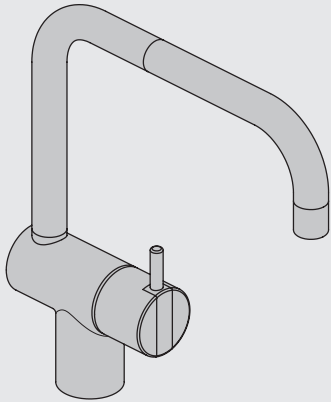

**VOLA KV1**

Fitting instruction  
 Montageanleitung  
 Monteringsvejledning  
 Monteringsvægledning  
 Montage hanleiding  
 Manuel de montage

04/00203  
 04/00206

**Data, 3 Bar /43.5 Psi:**

	l/min.	Gal/min.
KV1:	9,0	2.4
KV1US:	4,5	1.2

Bruk  
Bediening  
Fonctionnement

Colour: 02, 04, 05, 06, 08, 09, 12, 14, 15, 16, 17,  
18, 19, 20, 21, 25, 27, 60, 62, 63, 65, 66

Cu:  
KV1: Ø10  
KV1US: Ø3/8"  
KV1Q: Ø3/8"

- NR.10/L/M: VR20, VR22, VR273/L/M, VR294, VR295  
 VR17L4K: VR15P, VR16L4, VR17L (US Standard)  
 VR17L5K: VR15P, VR16L5, VR17L  
 VR17L9K: VR15P, VR16L9, VR17L  
 VR17LSK: VR15P, VR16LS, VR17L  
 VR30: VR15P, VR16L9, VR17L, VR29, 4xVR31, VR35, VR1902 (F40) (and KV1 from 1972 - 1996)  
 VR132: VR15P, VR16L9, VR17L, 2xVR31, 2xVR558, VR1902 (2013 - 06. 2016)  
 VR133: VR15P, VR16L9, VR17L, VR24, 4xVR31, VR113, VR1902 (1997 - 2012)  
 VR230: VR15P, VR16L9, VR17L, 2xVR118, VR229, VR235, 4xVR558, VR1902 (06-2016 - )  
 VR117K: VR116, VR117, VR118, 2xVR558, VR1902  
 VR277K: VR22, VR269, VR277  
 VR297/L/M: VR20, VR22, VR269, VR273/L/M, VR277, VR294, VR295, VR296  
 VR433: VR261, VR263, VR440, VR442, 2xVR444