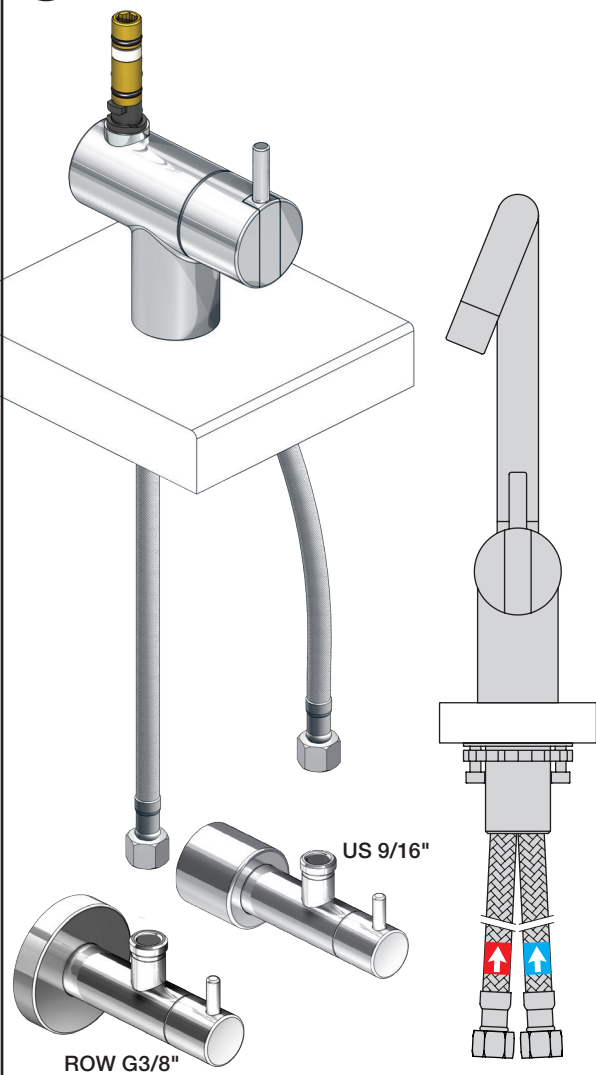

4

5

KV1L/KV1M

Operation
Bedienung
Betjening

Bruk
Bediening
Fonctionnement