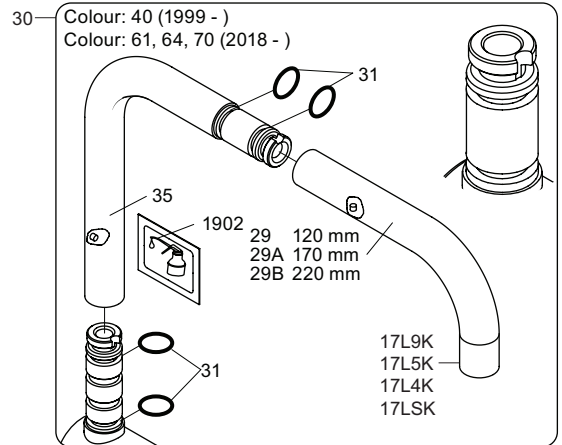

**VOLA KV1**

Fitting instruction  
 Montageanleitung  
 Monteringsvejledning  
 Monteringsvægledning  
 Montage hanleiding  
 Manuel de montage

04/00203  
 04/00206

**Data, 3 Bar /43.5 Psi:**

	l/min.	Gal/min.
KV1:	9,0	2.4
KV1US:	4,5	1.2

Bruk  
Bediening  
Fonctionnement

Colour: 02, 04, 05, 06, 08, 09, 12, 14, 15, 16, 17,  
18, 19, 20, 21, 25, 27, 60, 62, 63, 65, 66

Cu:  
KV1: Ø10  
KV1US: Ø3/8"  
KV1Q: Ø3/8"

- NR.10/L/M: VR20, VR22, VR273/L/M, VR294, VR295  
 VR17L4K: VR15P, VR16L4, VR17L (US Standard)  
 VR17L5K: VR15P, VR16L5, VR17L  
 VR17L9K: VR15P, VR16L9, VR17L  
 VR17LSK: VR15P, VR16LS, VR17L  
 VR30: VR15P, VR16L9, VR17L, VR29, 4xVR31, VR35, VR1902 (F40) (and KV1 from 1972 - 1996)  
 VR132: VR15P, VR16L9, VR17L, 2xVR31, 2xVR558, VR1902 (2013 - 06. 2016)  
 VR133: VR15P, VR16L9, VR17L, VR24, 4xVR31, VR113, VR1902 (1997 - 2012)  
 VR230: VR15P, VR16L9, VR17L, 2xVR118, VR229, VR235, 4xVR558, VR1902 (06-2016 - )  
 VR117K: VR116, VR117, VR118, 2xVR558, VR1902  
 VR277K: VR22, VR269, VR277  
 VR297/L/M: VR20, VR22, VR269, VR273/L/M, VR277, VR294, VR295, VR296  
 VR433: VR261, VR263, VR440, VR442, 2xVR444