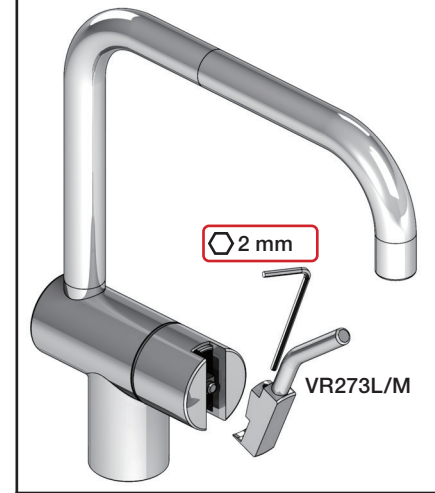

4

5

KV1L/KV1M

Operation
Bedienung
Betjening

Brúk
Bediing
Fonctionnement

Colour: 02, 04, 05, 06, 08, 09, 12, 14, 15, 16, 17,
18, 19, 20, 21, 25, 27, 60, 62, 63, 65, 66

Cu:
KV1: Ø10
KV1US: Ø3/8"
KV1Q: Ø3/8"

- NR.10/L/M: VR20, VR22, VR273/L/M, VR294, VR295
 VR17L4K: VR15P, VR16L4, VR17L (US Standard)
 VR17L5K: VR15P, VR16L5, VR17L
 VR17L9K: VR15P, VR16L9, VR17L
 VR17LSK: VR15P, VR16LS, VR17L
 VR30: VR15P, VR16L9, VR17L, VR29, 4xVR31, VR35, VR1902 (F40) (and KV1 from 1972 - 1996)
 VR132: VR15P, VR16L9, VR17L, 2xVR31, 2xVR558, VR1902 (2013 - 06. 2016)
 VR133: VR15P, VR16L9, VR17L, VR24, 4xVR31, VR113, VR1902 (1997 - 2012)
 VR230: VR15P, VR16L9, VR17L, 2xVR118, VR229, VR235, 4xVR558, VR1902 (06-2016 -)
 VR117K: VR116, VR117, VR118, 2xVR558, VR1902
 VR277K: VR22, VR269, VR277
 VR297/L/M: VR20, VR22, VR269, VR273/L/M, VR277, VR294, VR295, VR296
 VR433: VR261, VR263, VR440, VR442, 2xVR444