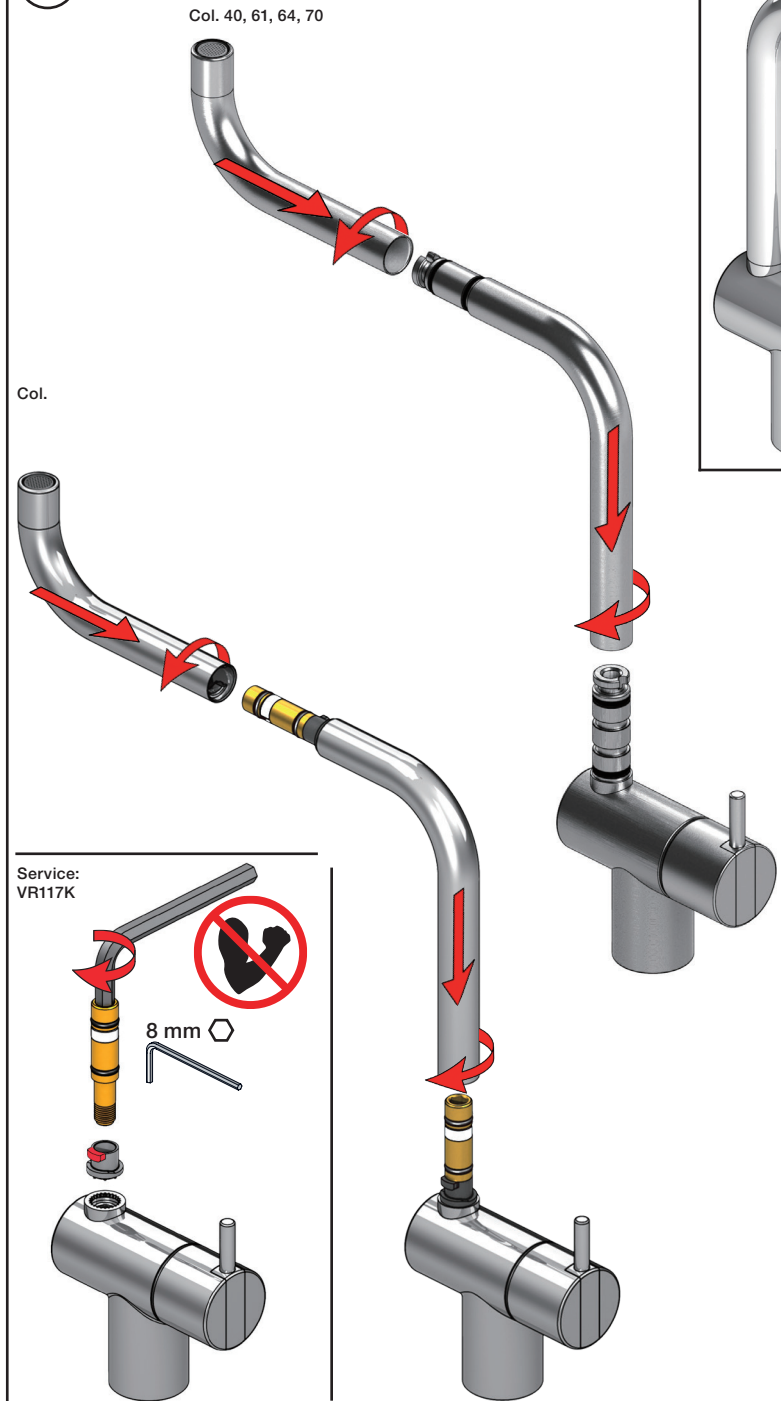

4

5

KV1L/KV1M

Operation
Bedienung
Betjening

Brúk
Bediing
Fonctionnement

Colour: 02, 04, 05, 06, 08, 09, 12, 14, 15, 16, 17,
18, 19, 20, 21, 25, 27, 60, 62, 63, 65, 66

Cu:
KV1: Ø10
KV1US: Ø3/8"
KV1Q: Ø3/8"

- NR.10/L/M: VR20, VR22, VR273/L/M, VR294, VR295
 VR17L4K: VR15P, VR16L4, VR17L (US Standard)
 VR17L5K: VR15P, VR16L5, VR17L
 VR17L9K: VR15P, VR16L9, VR17L
 VR17LSK: VR15P, VR16LS, VR17L
 VR30: VR15P, VR16L9, VR17L, VR29, 4xVR31, VR35, VR1902 (F40) (and KV1 from 1972 - 1996)
 VR132: VR15P, VR16L9, VR17L, 2xVR31, 2xVR558, VR1902 (2013 - 06. 2016)
 VR133: VR15P, VR16L9, VR17L, VR24, 4xVR31, VR113, VR1902 (1997 - 2012)
 VR230: VR15P, VR16L9, VR17L, 2xVR118, VR229, VR235, 4xVR558, VR1902 (06-2016 -)
 VR117K: VR116, VR117, VR118, 2xVR558, VR1902
 VR277K: VR22, VR269, VR277
 VR297/L/M: VR20, VR22, VR269, VR273/L/M, VR277, VR294, VR295, VR296
 VR433: VR261, VR263, VR440, VR442, 2xVR444