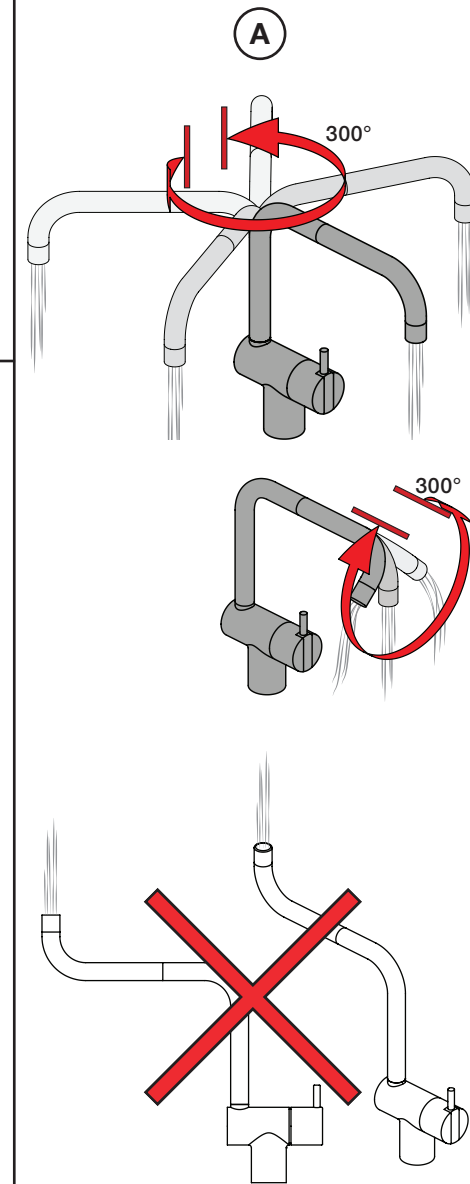

4

5

KV1L/KV1M

Operation
Bedienung
Betjening

Brúk
Bediing
Fonctionnement

Colour: 02, 04, 05, 06, 08, 09, 12, 14, 15, 16, 17,
18, 19, 20, 21, 25, 27, 60, 62, 63, 65, 66

Cu:
KV1: Ø10
KV1US: Ø3/8"
KV1Q: Ø3/8"

- NR.10/L/M: VR20, VR22, VR273/L/M, VR294, VR295
 VR17L4K: VR15P, VR16L4, VR17L (US Standard)
 VR17L5K: VR15P, VR16L5, VR17L
 VR17L9K: VR15P, VR16L9, VR17L
 VR17LSK: VR15P, VR16LS, VR17L
 VR30: VR15P, VR16L9, VR17L, VR29, 4xVR31, VR35, VR1902 (F40) (and KV1 from 1972 - 1996)
 VR132: VR15P, VR16L9, VR17L, 2xVR31, 2xVR558, VR1902 (2013 - 06. 2016)
 VR133: VR15P, VR16L9, VR17L, VR24, 4xVR31, VR113, VR1902 (1997 - 2012)
 VR230: VR15P, VR16L9, VR17L, 2xVR118, VR229, VR235, 4xVR558, VR1902 (06-2016 -)
 VR117K: VR116, VR117, VR118, 2xVR558, VR1902
 VR277K: VR22, VR269, VR277
 VR297/L/M: VR20, VR22, VR269, VR273/L/M, VR277, VR294, VR295, VR296
 VR433: VR261, VR263, VR440, VR442, 2xVR444