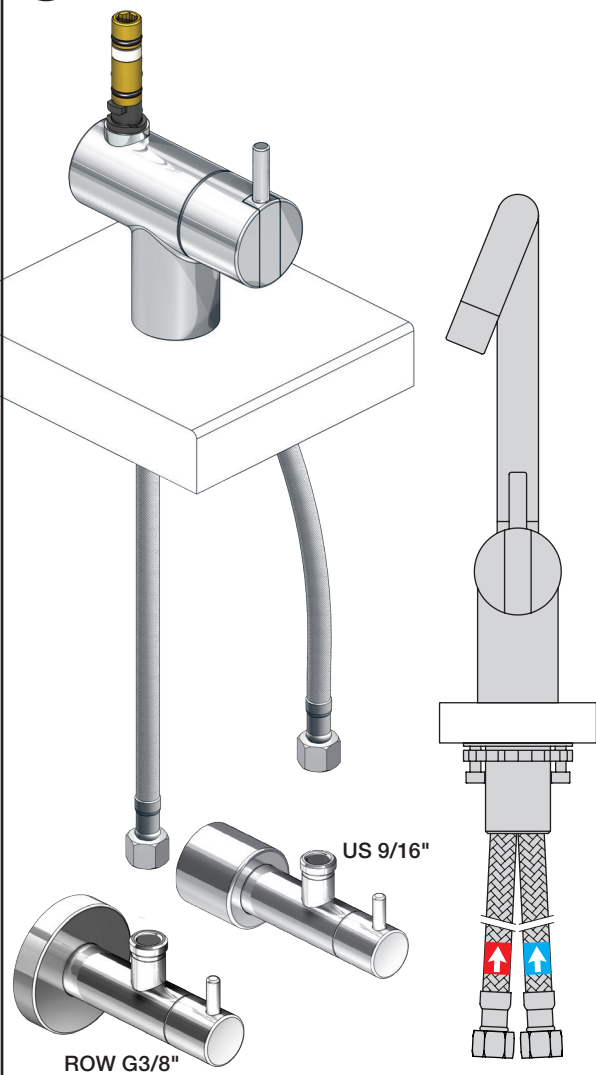

4

5

KV1L/KV1M

Operation
Bedienung
Betjening

Brúk
Bediing
Fonctionnement

Colour: 02, 04, 05, 06, 08, 09, 12, 14, 15, 16, 17,
18, 19, 20, 21, 25, 27, 60, 62, 63, 65, 66

Cu:
KV1: Ø10
KV1US: Ø3/8"
KV1Q: Ø3/8"

- NR.10/L/M: VR20, VR22, VR273/L/M, VR294, VR295
 VR17L4K: VR15P, VR16L4, VR17L (US Standard)
 VR17L5K: VR15P, VR16L5, VR17L
 VR17L9K: VR15P, VR16L9, VR17L
 VR17LSK: VR15P, VR16LS, VR17L
 VR30: VR15P, VR16L9, VR17L, VR29, 4xVR31, VR35, VR1902 (F40) (and KV1 from 1972 - 1996)
 VR132: VR15P, VR16L9, VR17L, 2xVR31, 2xVR558, VR1902 (2013 - 06. 2016)
 VR133: VR15P, VR16L9, VR17L, VR24, 4xVR31, VR113, VR1902 (1997 - 2012)
 VR230: VR15P, VR16L9, VR17L, 2xVR118, VR229, VR235, 4xVR558, VR1902 (06-2016 -)
 VR117K: VR116, VR117, VR118, 2xVR558, VR1902
 VR277K: VR22, VR269, VR277
 VR297/L/M: VR20, VR22, VR269, VR273/L/M, VR277, VR294, VR295, VR296
 VR433: VR261, VR263, VR440, VR442, 2xVR444

vola
Lunavej 2
DK-8700 Horsens
Tlf : + 45 7023 5500
sales@vola.com
www.vola.com

KV1 Family:

KV1: /250, /300
 KV1L: /250, /300
 KV1M: /250, /300

Date
Jan. 23

Rev.
9

Sheet
SB25.2