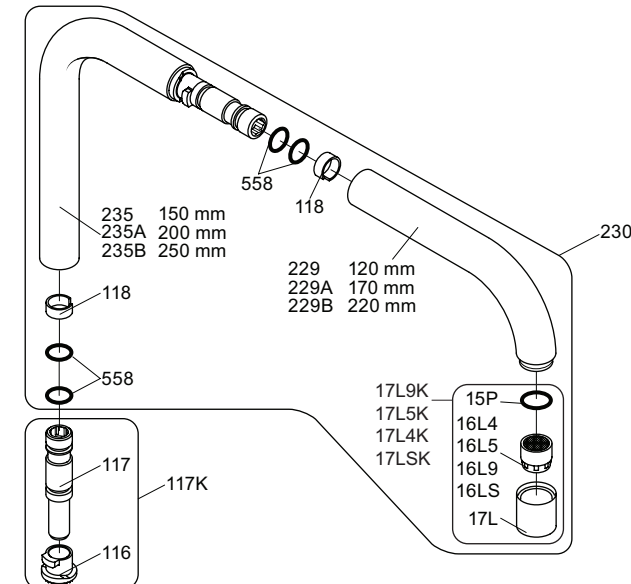

4

5

KV1L/KV1M

Operation
Bedienung
Betjening

Brúk
Bediing
Fonctionnement

Colour: 02, 04, 05, 06, 08, 09, 12, 14, 15, 16, 17,
18, 19, 20, 21, 25, 27, 60, 62, 63, 65, 66

Cu:
KV1: Ø10
KV1US: Ø3/8"
KV1Q: Ø3/8"

- NR.10/L/M: VR20, VR22, VR273/L/M, VR294, VR295
 VR17L4K: VR15P, VR16L4, VR17L (US Standard)
 VR17L5K: VR15P, VR16L5, VR17L
 VR17L9K: VR15P, VR16L9, VR17L
 VR17LSK: VR15P, VR16LS, VR17L
 VR30: VR15P, VR16L9, VR17L, VR29, 4xVR31, VR35, VR1902 (F40) (and KV1 from 1972 - 1996)
 VR132: VR15P, VR16L9, VR17L, 2xVR31, 2xVR558, VR1902 (2013 - 06. 2016)
 VR133: VR15P, VR16L9, VR17L, VR24, 4xVR31, VR113, VR1902 (1997 - 2012)
 VR230: VR15P, VR16L9, VR17L, 2xVR118, VR229, VR235, 4xVR558, VR1902 (06-2016 -)
 VR117K: VR116, VR117, VR118, 2xVR558, VR1902
 VR277K: VR22, VR269, VR277
 VR297/L/M: VR20, VR22, VR269, VR273/L/M, VR277, VR294, VR295, VR296
 VR433: VR261, VR263, VR440, VR442, 2xVR444

vola
Lunavej 2
DK-8700 Horsens
Tlf : + 45 7023 5500
sales@vola.com
www.vola.com

KV1 Family:

KV1: /250, /300
 KV1L: /250, /300
 KV1M: /250, /300

Date
Jan. 23

Rev.
9

Sheet
SB25.2