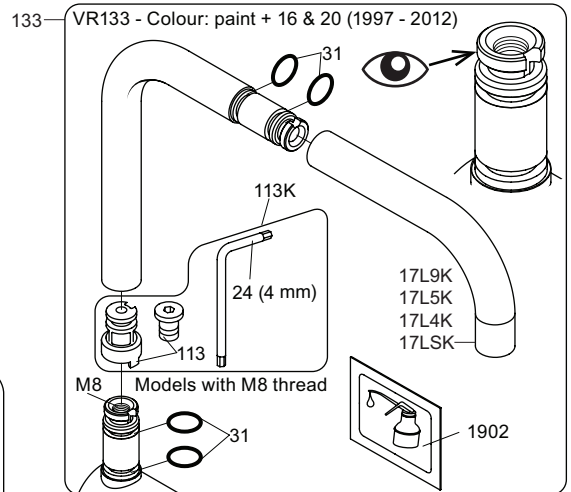

4

5

KV1L/KV1M

Operation
Bedienung
Betjening

Brúk
Bediing
Fonctionnement

Colour: 02, 04, 05, 06, 08, 09, 12, 14, 15, 16, 17,
18, 19, 20, 21, 25, 27, 60, 62, 63, 65, 66

Cu:
KV1: Ø10
KV1US: Ø3/8"
KV1Q: Ø3/8"

- NR.10/L/M: VR20, VR22, VR273/L/M, VR294, VR295
 VR17L4K: VR15P, VR16L4, VR17L (US Standard)
 VR17L5K: VR15P, VR16L5, VR17L
 VR17L9K: VR15P, VR16L9, VR17L
 VR17LSK: VR15P, VR16LS, VR17L
 VR30: VR15P, VR16L9, VR17L, VR29, 4xVR31, VR35, VR1902 (F40) (and KV1 from 1972 - 1996)
 VR132: VR15P, VR16L9, VR17L, 2xVR31, 2xVR558, VR1902 (2013 - 06. 2016)
 VR133: VR15P, VR16L9, VR17L, VR24, 4xVR31, VR113, VR1902 (1997 - 2012)
 VR230: VR15P, VR16L9, VR17L, 2xVR118, VR229, VR235, 4xVR558, VR1902 (06-2016 -)
 VR117K: VR116, VR117, VR118, 2xVR558, VR1902
 VR277K: VR22, VR269, VR277
 VR297/L/M: VR20, VR22, VR269, VR273/L/M, VR277, VR294, VR295, VR296
 VR433: VR261, VR263, VR440, VR442, 2xVR444

vola
Lunavej 2
DK-8700 Horsens
Tlf : + 45 7023 5500
sales@vola.com
www.vola.com

KV1 Family:

KV1: /250, /300
 KV1L: /250, /300
 KV1M: /250, /300

Date
Jan. 23

Rev.
9

Sheet
SB25.2