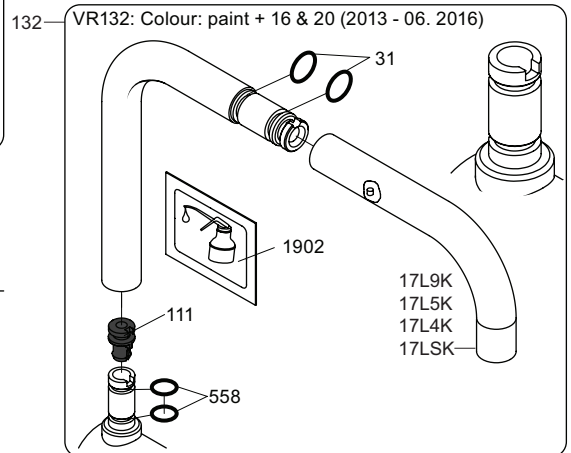

4

5

KV1L/KV1M

Operation
Bedienung
Betjening

Brúk
Bediing
Fonctionnement

Colour: 02, 04, 05, 06, 08, 09, 12, 14, 15, 16, 17,
18, 19, 20, 21, 25, 27, 60, 62, 63, 65, 66

Cu:
KV1: Ø10
KV1US: Ø3/8"
KV1Q: Ø3/8"

- NR.10/L/M: VR20, VR22, VR273/L/M, VR294, VR295
 VR17L4K: VR15P, VR16L4, VR17L (US Standard)
 VR17L5K: VR15P, VR16L5, VR17L
 VR17L9K: VR15P, VR16L9, VR17L
 VR17LSK: VR15P, VR16LS, VR17L
 VR30: VR15P, VR16L9, VR17L, VR29, 4xVR31, VR35, VR1902 (F40) (and KV1 from 1972 - 1996)
 VR132: VR15P, VR16L9, VR17L, 2xVR31, 2xVR558, VR1902 (2013 - 06. 2016)
 VR133: VR15P, VR16L9, VR17L, VR24, 4xVR31, VR113, VR1902 (1997 - 2012)
 VR230: VR15P, VR16L9, VR17L, 2xVR118, VR229, VR235, 4xVR558, VR1902 (06-2016 -)
 VR117K: VR116, VR117, VR118, 2xVR558, VR1902
 VR277K: VR22, VR269, VR277
 VR297/L/M: VR20, VR22, VR269, VR273/L/M, VR277, VR294, VR295, VR296
 VR433: VR261, VR263, VR440, VR442, 2xVR444