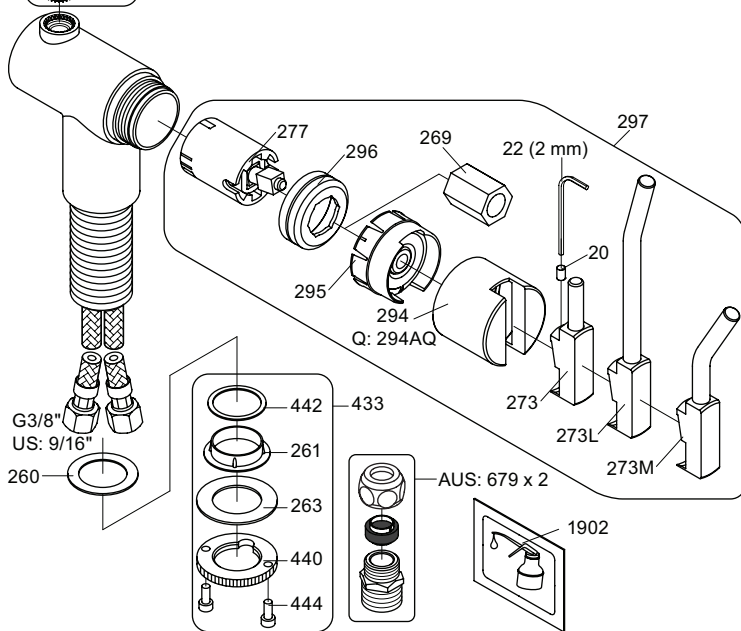

4

5

KV1L/KV1M

Operation
Bedienung
Betjening

Brúk
Bediing
Fonctionnement

Colour: 02, 04, 05, 06, 08, 09, 12, 14, 15, 16, 17,
18, 19, 20, 21, 25, 27, 60, 62, 63, 65, 66

Cu:
KV1: Ø10
KV1US: Ø3/8"
KV1Q: Ø3/8"

- NR.10/L/M: VR20, VR22, VR273/L/M, VR294, VR295
 VR17L4K: VR15P, VR16L4, VR17L (US Standard)
 VR17L5K: VR15P, VR16L5, VR17L
 VR17L9K: VR15P, VR16L9, VR17L
 VR17LSK: VR15P, VR16LS, VR17L
 VR30: VR15P, VR16L9, VR17L, VR29, 4xVR31, VR35, VR1902 (F40) (and KV1 from 1972 - 1996)
 VR132: VR15P, VR16L9, VR17L, 2xVR31, 2xVR558, VR1902 (2013 - 06. 2016)
 VR133: VR15P, VR16L9, VR17L, VR24, 4xVR31, VR113, VR1902 (1997 - 2012)
 VR230: VR15P, VR16L9, VR17L, 2xVR118, VR229, VR235, 4xVR558, VR1902 (06-2016 -)
 VR117K: VR116, VR117, VR118, 2xVR558, VR1902
 VR277K: VR22, VR269, VR277
 VR297/L/M: VR20, VR22, VR269, VR273/L/M, VR277, VR294, VR295, VR296
 VR433: VR261, VR263, VR440, VR442, 2xVR444

vola
Lunavej 2
DK-8700 Horsens
Tlf : + 45 7023 5500
sales@vola.com
www.vola.com

KV1 Family:

KV1: /250, /300
 KV1L: /250, /300
 KV1M: /250, /300

Date
Jan. 23

Rev.
9

Sheet
SB25.2