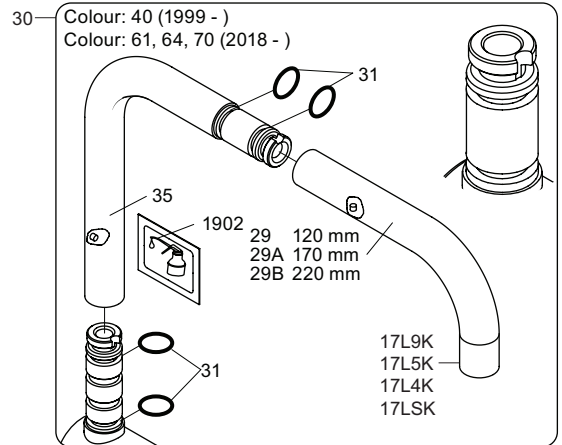

4

5

KV1L/KV1M

Operation
Bedienung
Betjening

Brúk
Bediing
Fonctionnement

Colour: 02, 04, 05, 06, 08, 09, 12, 14, 15, 16, 17,
18, 19, 20, 21, 25, 27, 60, 62, 63, 65, 66

Cu:
KV1: Ø10
KV1US: Ø3/8"
KV1Q: Ø3/8"

- NR.10/L/M: VR20, VR22, VR273/L/M, VR294, VR295
 VR17L4K: VR15P, VR16L4, VR17L (US Standard)
 VR17L5K: VR15P, VR16L5, VR17L
 VR17L9K: VR15P, VR16L9, VR17L
 VR17LSK: VR15P, VR16LS, VR17L
 VR30: VR15P, VR16L9, VR17L, VR29, 4xVR31, VR35, VR1902 (F40) (and KV1 from 1972 - 1996)
 VR132: VR15P, VR16L9, VR17L, 2xVR31, 2xVR558, VR1902 (2013 - 06. 2016)
 VR133: VR15P, VR16L9, VR17L, VR24, 4xVR31, VR113, VR1902 (1997 - 2012)
 VR230: VR15P, VR16L9, VR17L, 2xVR118, VR229, VR235, 4xVR558, VR1902 (06-2016 -)
 VR117K: VR116, VR117, VR118, 2xVR558, VR1902
 VR277K: VR22, VR269, VR277
 VR297/L/M: VR20, VR22, VR269, VR273/L/M, VR277, VR294, VR295, VR296
 VR433: VR261, VR263, VR440, VR442, 2xVR444

vola
Lunavej 2
DK-8700 Horsens
Tlf : + 45 7023 5500
sales@vola.com
www.vola.com

KV1 Family:

KV1: /250, /300
 KV1L: /250, /300
 KV1M: /250, /300

Date
Jan. 23

Rev.
9

Sheet
SB25.2