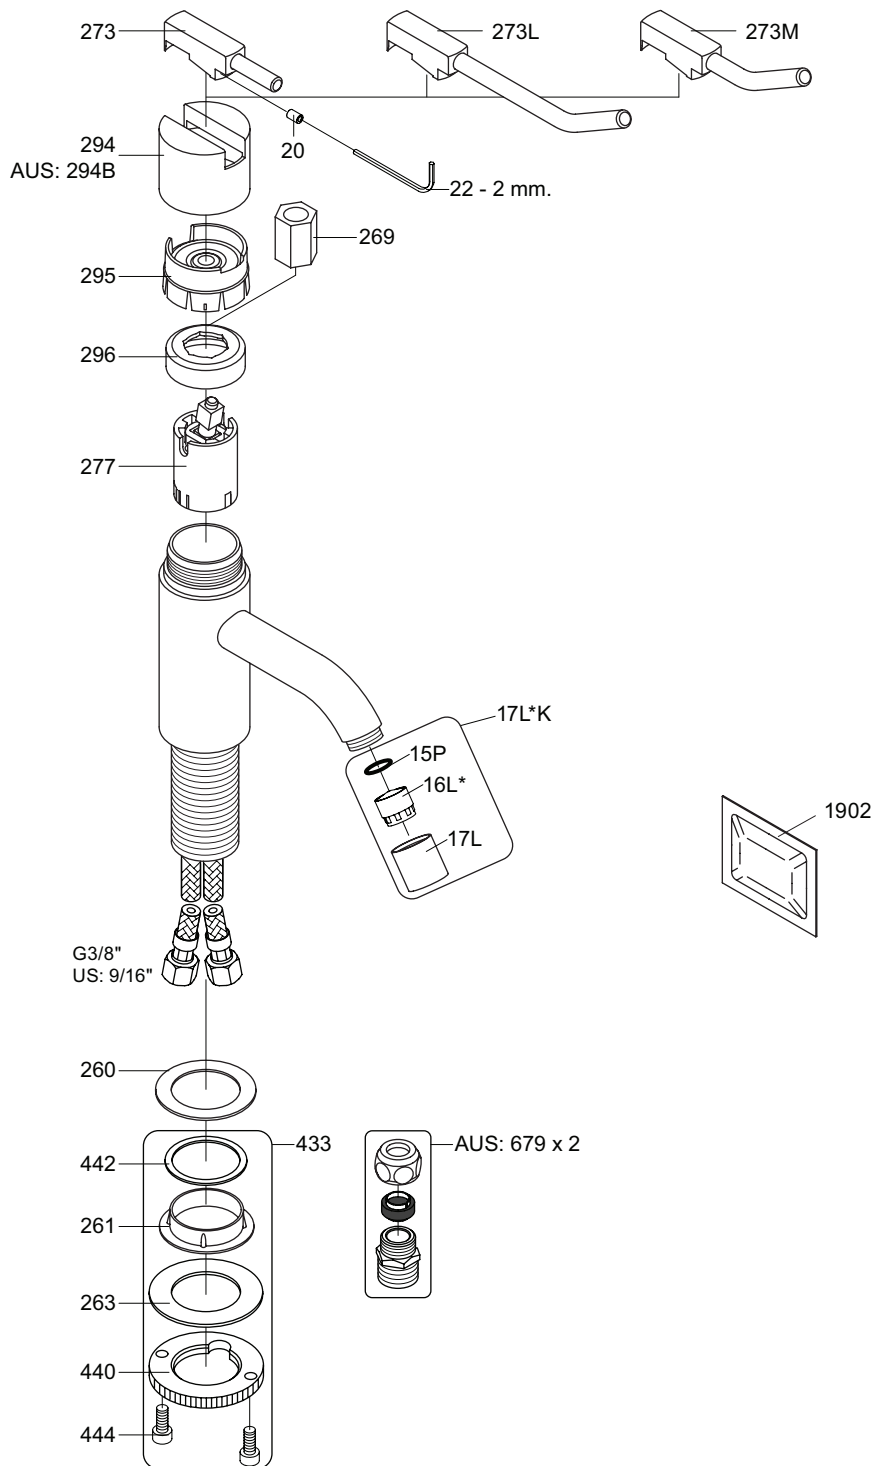

HV1, HV3	L	H	h
Std.:	114 mm 4 1/2"	120 mm 4 3/4"	27 mm 1"
+30:	114 mm 4 1/2"	150 mm 6"	56 mm 2 1/4"
/150:	150 mm 6"	120 mm 4 3/4"	27 mm 1"
+30/150:	150 mm 6"	150 mm 6"	56 mm 2 1/4"
+170:	114 mm 4 1/2"	290 mm 11 1/2"	197 mm 7 3/4"
+170/150:	150 mm 6"	290 mm 11 1/2"	197 mm 7 3/4"

5

Data, 3 Bar/43.5 Psi:

Max.	l/min.	Gal/min.	Note.
HV1/3:	5.0	1.3	Standard
HV1/3:	4.5	1.2	Standard USA
HV1/3:	9.0	1.8	Standard Japan
HV4	9,0	1.8	

Max. 70°C, 158°F

HV1 **HV3** **HV4**

HV1: Ø10
 HV1JP: Ø10
 HV1US: Ø3/8"
 HV1Q: Ø3/8"

- VR277K: VR22, VR269, VR277
- *VR17L4K: VR15P, VR16L4, VR17L (US-Standard)
- *VR17L5K: VR15P, VR16L5, VR17L (Standard)
- *VR17L9K: VR15P, VR16L9, VR17L (Japan Standard)
- *VR17LSK: VR15P, VR16LS, VR17L
- VR297/L/M: VR20, VR22, VR269, VR273/L/M, VR277, VR294, VR295, VR296
- VR433: VR261, VR263, VR440, VR442, 2xVR444
- NR.10/L/M: VR20, VR22, VR273/L/M, VR294, VR295