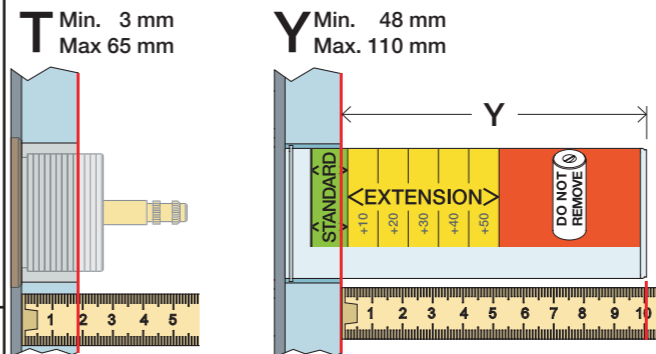

VR968:
To be ordered separately.
Werden separat bestellt.
Bestilles separat.
Apart te bestellen.
À commander séparément.

A Max.: 10 Bar/145 psi
Max. 65°C, 150°F

USA - For use with showerheads rated at 5.7 L/min. (1.5 gpm.) or higher.

AUS - Hot water inlet: Max. 50°C, 122°F. (AS 4032)

Data, l/min. / (Gpm) 3 Bar/43.5 Psi:

5100/5200V/5300: **A**   5400/5600A3: **A** - **C**

5400/5600: **A** - **B**   5400/5600A4: **A** - **D**

5400 5600	5400A3 5600A3	5400A4 5600A4	A	M	B	M	C	M	D
2	2	2	32/(8.5)	16/(4.2)	-	-	-	-	-
3	3	3	-	-	32/(8.5)	16/(4.2)	-	-	-
-	Out 3	Out 3	-	-	-	32/(8.5)	16/(4.2)	-	-
-	-	Out 4	-	-	-	-	-	16/(4.2)	32/(8.5)

B Check the local legislation. Bitte die örtlichen Vorschriften überprüfen. Tjek de lokale regler. Kontrollera lokala föreskrifter. Nazitten lokale regelgeving. Vérifiez la législation locale.

!DO NOT! !REMOVE!

C DE: Bitte separat beiliegende Anleitung für die Schallentkopplung VR972 beachten

D Box till inbyggnadsblandare. Boks til inbyggingsblandere. Laatikko seinäasenteiselle sekoittajalle.

Ingår inte i leveransen, köps separat. Ikke inkludert, kjøpes separat. Eivät sisälly tilaukseen, ostettava erikseen.

Extension
Verlängerung
Forlængerdele
Förlängning
Aanpassing
Modification