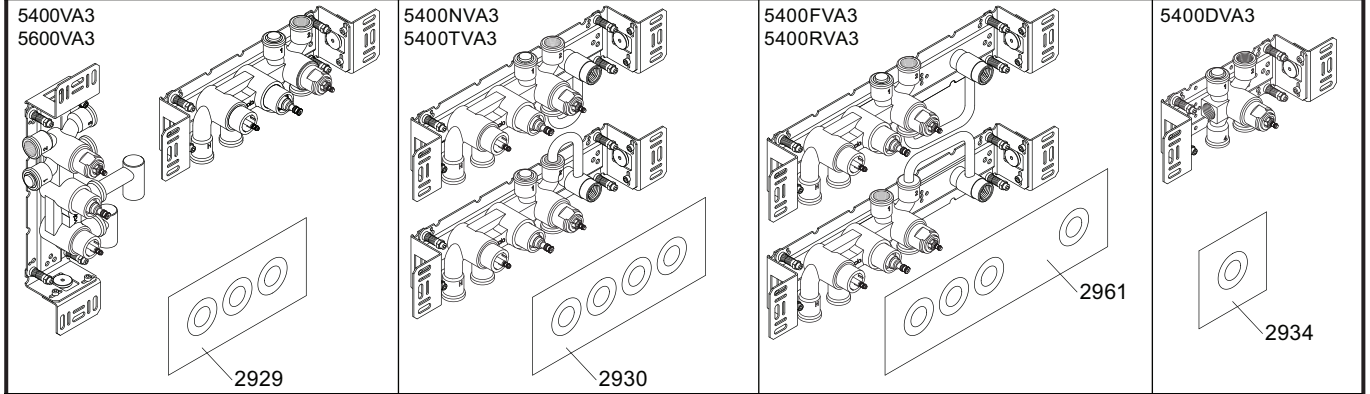

2. MAX. 4 Bar
 58 Psi

! Water - Wasser - Vand - Vatten - Water - Leau !
! MAX 1 Minute - Minut - Minuut !

NR51:	VR5251, VR2279+B+C, VR2A
NR52:	VR2A, VR5252, VR5253, VR5255, VR5256, VR2279+B+C, VR3113, VR2A
NR64:	VR5251, VR2279+B+C, VR2A
VR3113:	VR3109, VR3110, VR5255
VR5250+:	VR5248+, VR5249+, VR5257, VR5258, VR5259, VR5260
VR5250AUS+:	VR5248+, VR5249+, VR5257, VR5258, VR5259, VR5260, VR5275
VR5257+:	VR5257+, VR5259+
VR5258+:	VR5258+, VR5260+
VR5268+:	2xVR2C, VR1902, VR5268, VR5271+
VR5410+:	2xVR2C, VR5270+, VR5271+