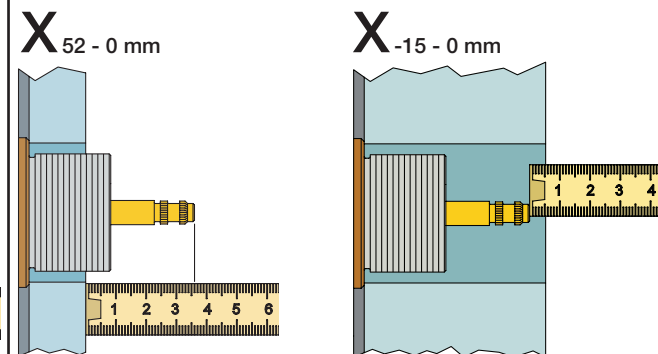

Extension, retrofit
Verlängerung, nachträglicher Einbau
Forlængerdele, eftermontering
Förlängning, eftermontering
Aanpassing na montage
Modification après installation

X	VR5250/VR5410/VR2019
37 - 49 mm	Std.
27 - 37 mm	+10
17 - 27 mm	+20
7 - 17 mm	+30
-3 - 7 mm	+40
-13 - -3 mm	+50

Montage van de verlengstukken
Montage des rallonges