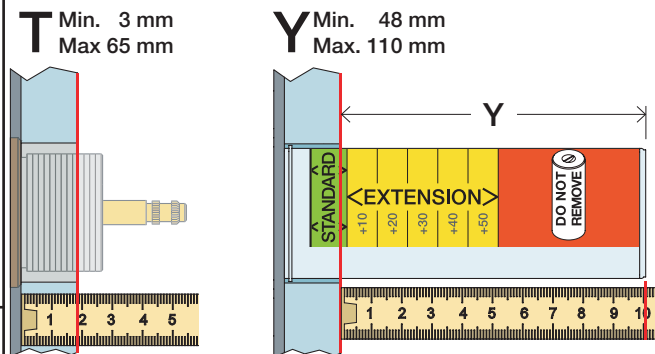

T	Y	VR5250/VR5410/VR2019
3 - 15 mm	110 - 98 mm	Std.
15 - 25 mm	98 - 88 mm	+10
25 - 35 mm	88 - 78 mm	+20
35 - 45 mm	78 - 68 mm	+30
45 - 55 mm	68 - 58 mm	+40
55 - 65 mm	58 - 48 mm	+50

Fitting of extension
Montage von verlängerung
Montering af forlængerdele
Montering av förlängning