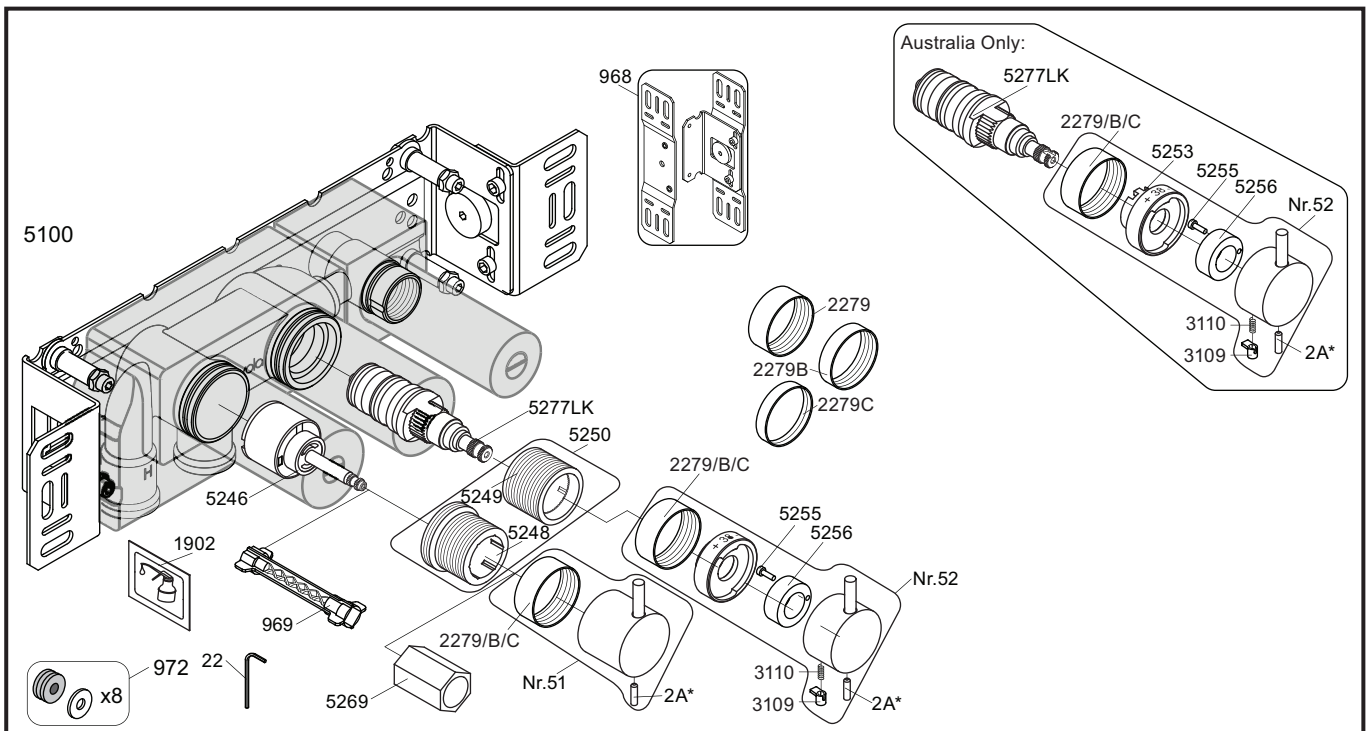

2A* Color VR2A-Steel: Standard VR2A-F60: F17-F27-F60 VR2A-F63: F63-F64 VR2A-F65: F19-F65-F70	

NR51: NR52: VR3113: VR5250+: VR5250AUS+: VR5257+: VR5258+:	VR5251, VR2279+B+C, VR2A VR2A, VR5252, VR5253, VR5255, VR5256, VR2279+B+C, VR3113, VR2A VR3109, VR3110, VR5255 VR5248+, VR5249+, VR5257, VR5258, VR5259, VR5260 VR5248+, VR5249+, VR5257, VR5258, VR5259, VR5260, VR5275 VR5257+, VR5259+ VR5258+, VR5260+