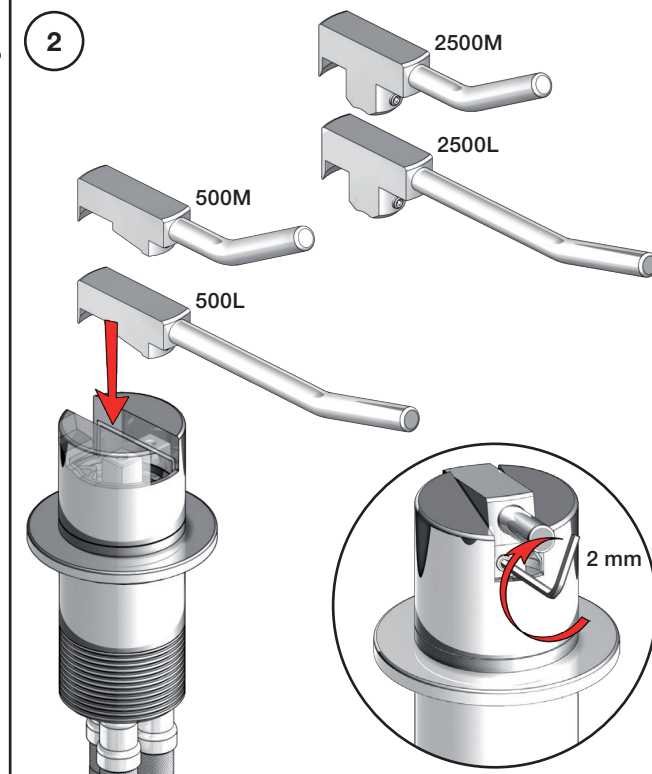

Data, 3 Bar /43.5 Psi:

	l/min.	Gal/min.
500:	14,5	3.8
590:	9,0	2.4
500-T1:	11,0	2.9
2500:	18,7	4.9
SC1:	18,7	4.9
SC5, 7:	18,0	4.8
SC9:	11,0	2.9

Max. 65°C, 150°F

500/2500: