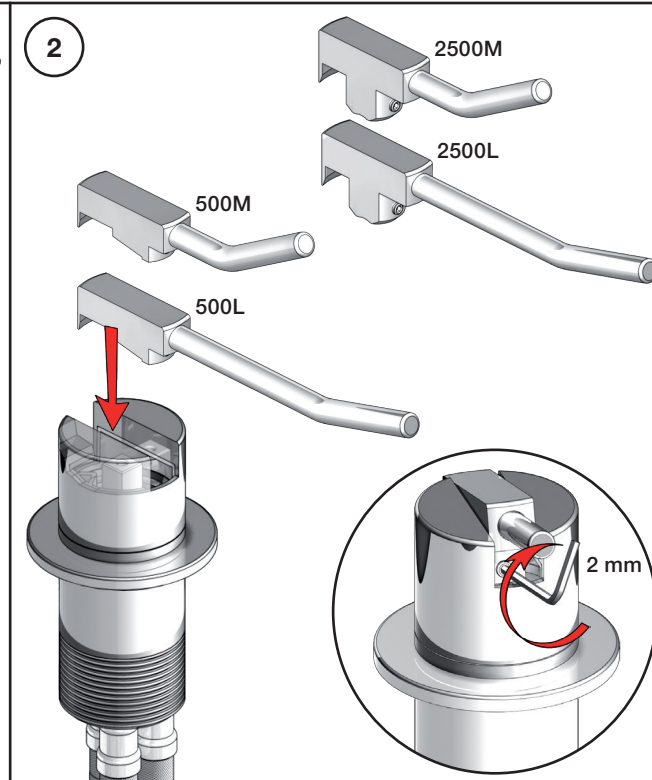

Data, 3 Bar /43.5 Psi:

	l/min.	Gal/min.
500:	14,5	3.8
590:	9,0	2.4
500-T1:	11,0	2.9
2500:	18,7	4.9
SC1:	18,7	4.9
SC5, 7:	18,0	4.8
SC9:	11,0	2.9

Max. 65°C, 150°F

500/2500: