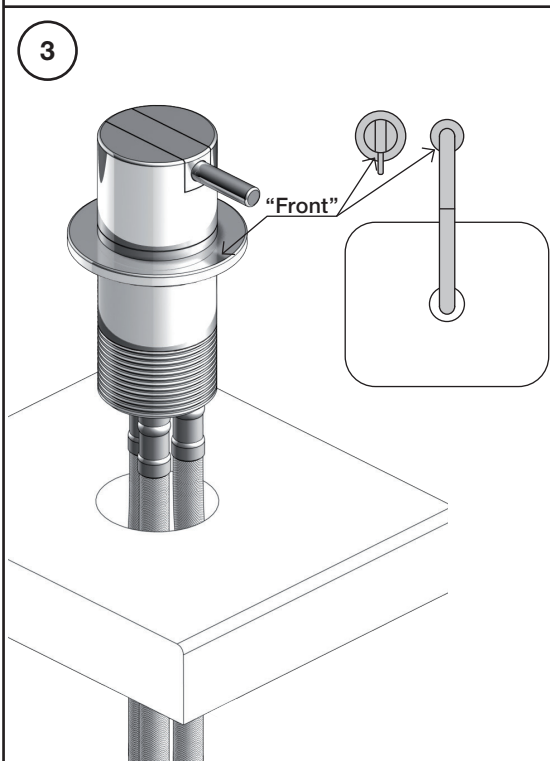

Data, 3 Bar /43.5 Psi:

	l/min.	Gal/min.
500:	14,5	3.8
590:	9,0	2.4
500-T1:	11,0	2.9
2500:	18,7	4.9
SC1:	18,7	4.9
SC5, 7:	18,0	4.8
SC9:	11,0	2.9

Max. 65°C, 150°F

500/2500: