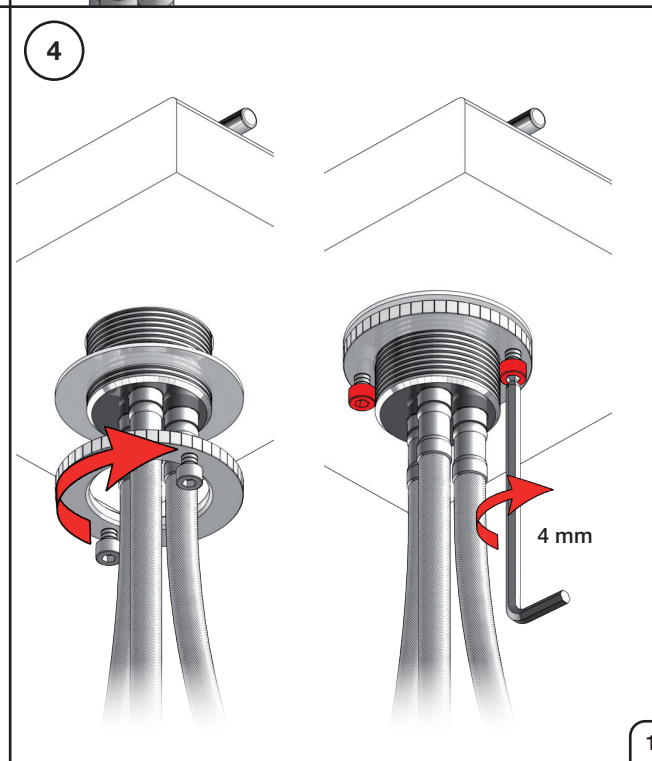

Data, 3 Bar /43.5 Psi:

	l/min.	Gal/min.
500:	14,5	3.8
590:	9,0	2.4
500-T1:	11,0	2.9
2500:	18,7	4.9
SC1:	18,7	4.9
SC5, 7:	18,0	4.8
SC9:	11,0	2.9

Max. 65°C, 150°F

500/2500: