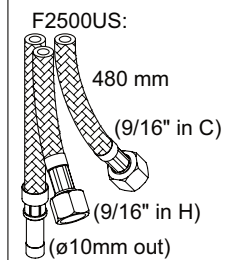

- NR11: VR20, VR22, VR1273, VR1274, VR1275
- VR090D/C: VR623, VR624C, 4xVR631, VR1902
- VR1277K: VR22, VR2269, VR1277
- VR434: VR261, VR263, VR440, VR442, 2xVR455
- VR437: VR97, VR98, 2xVR444, VR450, VR451

vola
Lunavej 2
DK-8700 Horsens
Tlf : + 45 7023 5500
sales@vola.com
www.vola.com

VOLA SC5, SC7

Date	Jun. 16
Rev.	1
Sheet	SB 27.64