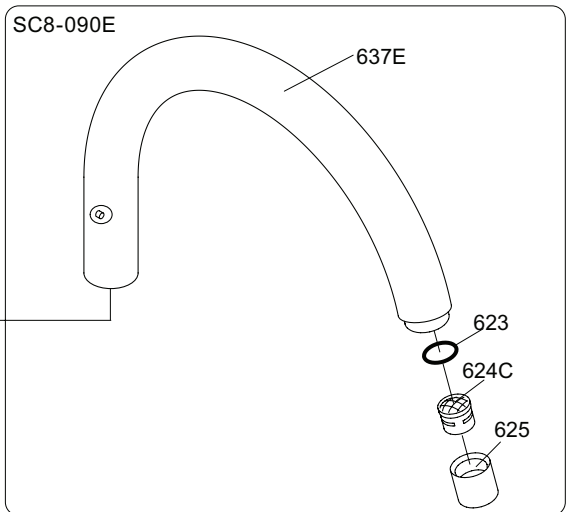

- NR11: VR20, VR22, VR1273, VR1274, VR1275
- VR090D/C: VR623, VR624C, 4xVR631, VR1902
- VR1277K: VR22, VR2269, VR1277
- VR434: VR261, VR263, VR440, VR442, 2xVR455
- VR437: VR97, VR98, 2xVR444, VR450, VR451

vola
Lunavej 2
DK-8700 Horsens
Tlf : + 45 7023 5500
sales@vola.com
www.vola.com

VOLA SC5, SC7

Date	Jun. 16
Rev.	1
Sheet	SB 27.64