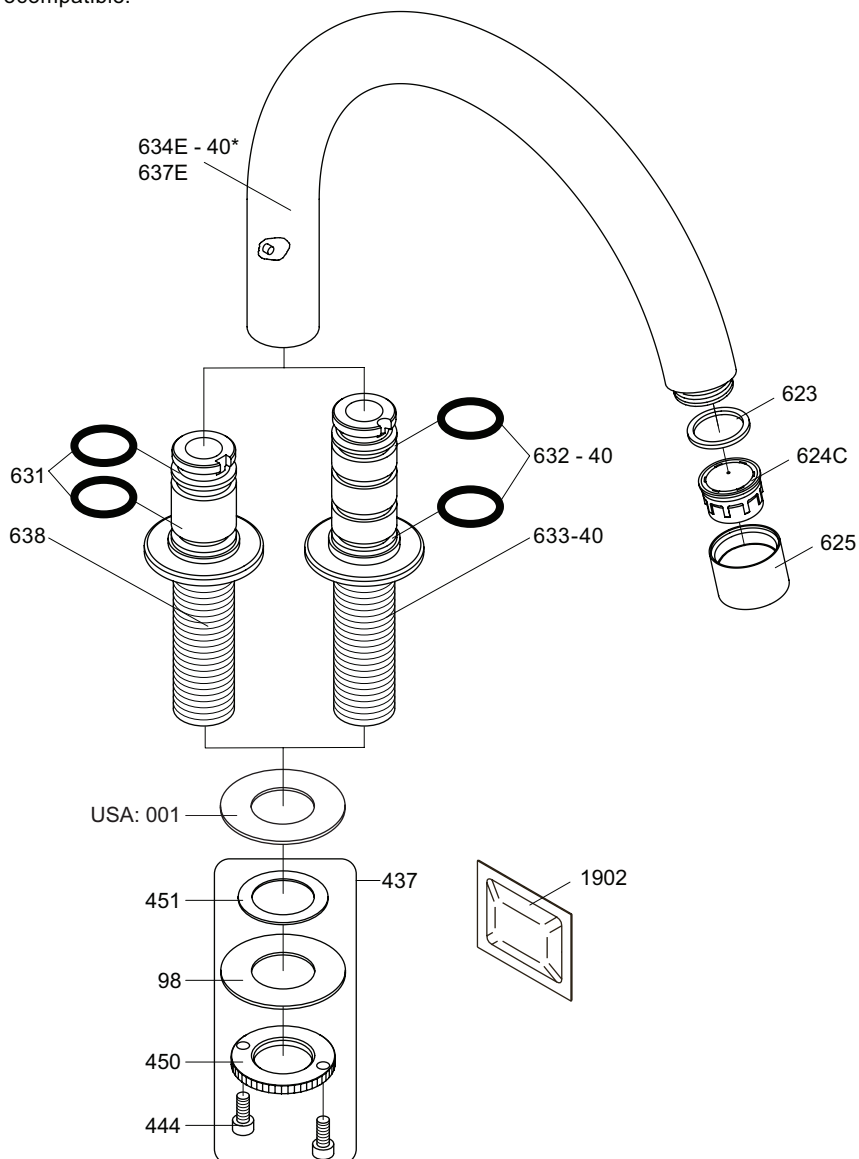

634E-40* - Oct. 2014:
Not backward compatible.
Nicht abwärtskompatibel.
Ikke bagudkompatibel.
Inte bakåtcompatibel.
Niet achterwaarts compatibel.
Pas rétrocompatible.

VR090D/C: VR623, VR624C, 4xVR631, VR1902
VR090D/C-40: VR623, VR624C, 2xVR631, 2xVR632, VR1902
VR437: VR98, 2xVR444, VR450, VR451

vola
Lunavej 2
DK-8700 Horsens
Tlf : + 45 7023 5500
sales@vola.com
www.vola.com

VOLA 090E

Date
Oct. 2014

Rev.
1

Sheet
SB 18.2