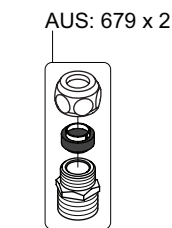

- NR11: VR20, VR22, VR1273, VR1274, VR1275
- VR090D/C: VR623, VR624C, 4xVR631, VR1902
- VR1277K: VR22, VR2269, VR1277
- VR434: VR261, VR263, VR440, VR442, 2xVR455
- VR437: VR97, VR98, 2xVR444, VR450, VR451

vola
Lunavej 2
DK-8700 Horsens
Tlf : + 45 7023 5500
sales@vola.com
www.vola.com

VOLA SC5, SC7

Date	Jun. 16
Rev.	1
Sheet	SB 27.64