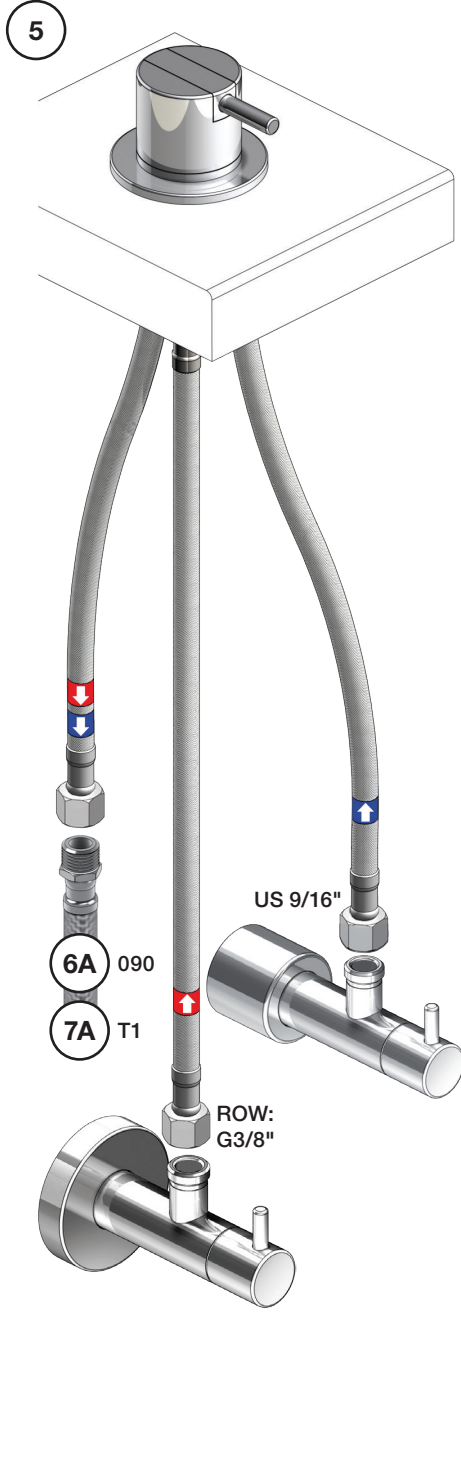

Inches:	Ø	H	D	h
090	3/4"	8 1/4"	8"	5 3/4"
090A	3/4"	4 1/4"	3 1/2"	1 1/2"
090B	3/4"	7"	4"	4 1/2"
090C	1"	7"	4"	4 1/2"
090D	1"	8 3/4"	8"	5"
090E	1"	6 3/4"	8"	2 1/2"
090G	3/4"	7"	5 1/2"	4"
090H	3/4"	10 1/2"	8 5/8"	6"
090I	3/4"	12 3/4"	8 5/8"	8 1/2"
090V	3/4"	14"	5 3/4"	10 1/2"

VOLA 500, 590, 500T1  
 VOLA 2500  
 VOLA SC1, SC3, SC5, SC7, SC9, SC10, SC12

Fitting instruction  
 Montageanleitung  
 Monteringsvejledning  
 Monteringsvægledning  
 Montage hanleiding  
 Manuel de montage

500 - 2500\_V0\_40998137  
 02-10-2023

vola

- NR11: VR20, VR22, VR1273, VR1274, VR1275
- VR090D/C: VR623, VR624C, 4xVR631, VR1902
- VR1277K: VR22, VR2269, VR1277
- VR434: VR261, VR263, VR440, VR442, 2xVR455
- VR437: VR97, VR98, 2xVR444, VR450, VR451

**VOLA 090E**

Date  
 Oct. 2014

Rev.  
 1

Sheet  
 SB 18.2

2500:

500: Ø10  
500US: Ø3/8"

VR1277K: VR22, VR2269, VR1277  
 VR434: 2xVR455, VR445, VR446, VR502  
 NR.11: VR20, VR22, VR1273, VR1274, VR1275

vola  
 Lunavej 2  
 DK-8700 Horsens  
 Tlf : + 45 7023 5500  
 sales@vola.com  
 www.vola.com