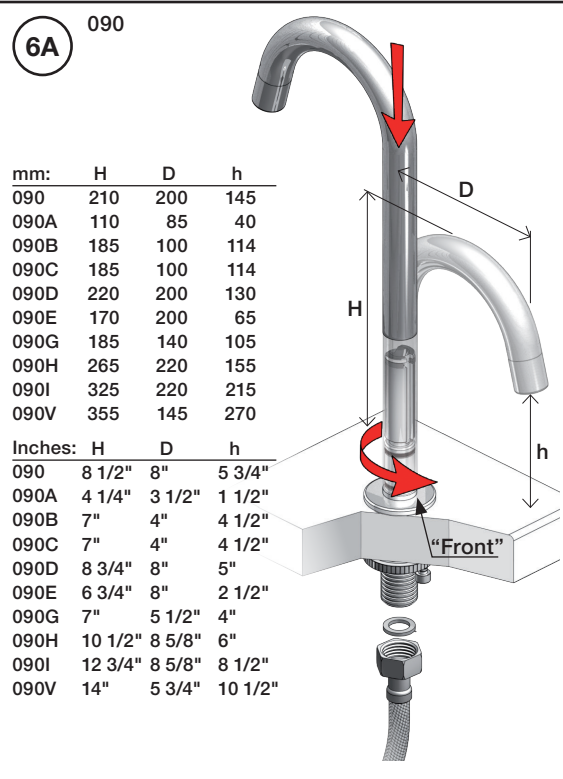

Inches:	Ø	H	D	h
090	3/4"	8 1/4"	8"	5 3/4"
090A	3/4"	4 1/4"	3 1/2"	1 1/2"
090B	3/4"	7"	4"	4 1/2"
090C	1"	7"	4"	4 1/2"
090D	1"	8 3/4"	8"	5"
090E	1"	6 3/4"	8"	2 1/2"
090G	3/4"	7"	5 1/2"	4"
090H	3/4"	10 1/2"	8 5/8"	6"
090I	3/4"	12 3/4"	8 5/8"	8 1/2"
090V	3/4"	14"	5 3/4"	10 1/2"

VOLA 500, 590, 500T1
 VOLA 2500
 VOLA SC1, SC3, SC5, SC7, SC9, SC10, SC12

Fitting instruction
 Montageanleitung
 Monteringsvejledning
 Monteringsvægledning
 Montage hanleiding
 Manuel de montage

04/00027
 04/00038

vola

- NR11: VR20, VR22, VR1273, VR1274, VR1275
- VR090D/C: VR623, VR624C, 4xVR631, VR1902
- VR1277K: VR22, VR2269, VR1277
- VR434: VR261, VR263, VR440, VR442, 2xVR455
- VR437: VR97, VR98, 2xVR444, VR450, VR451

VOLA 090D

Date
 Oct. 14

Rev.
 1

Sheet
 SB 18.1

2500:

500: Ø10
500US: Ø3/8"

- VR1277K: VR22, VR2269, VR1277
- VR434: 2xVR455, VR445, VR446, VR502
- NR.11: VR20, VR22, VR1273, VR1274, VR1275

vola
Lunavej 2
DK-8700 Horsens
Tlf : + 45 7023 5500
sales@vola.com
www.vola.com