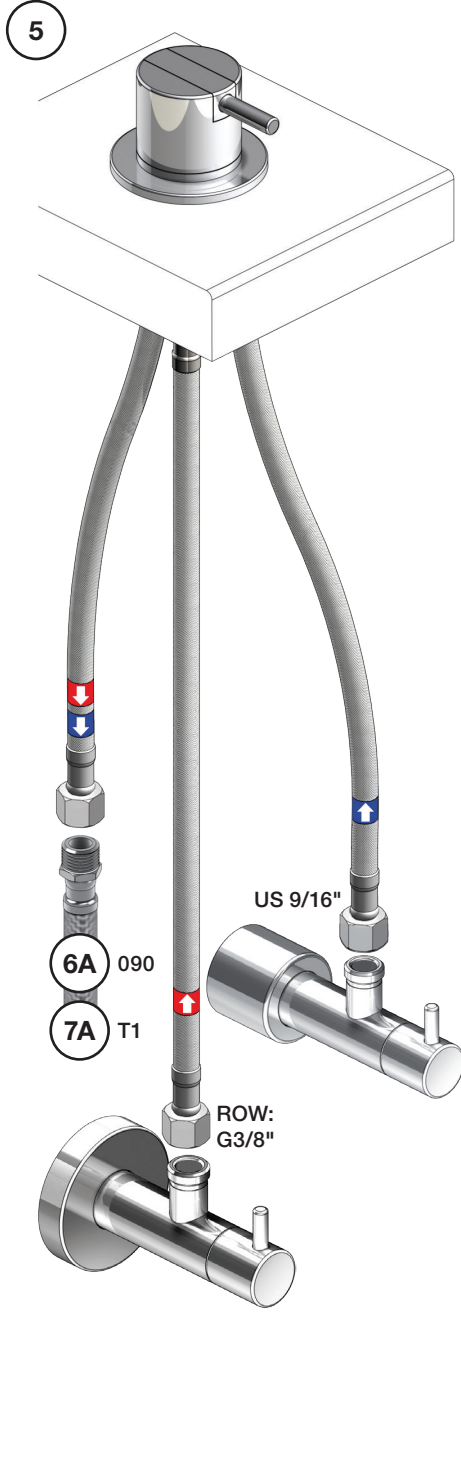

Inches:	Ø	H	D	h
090	3/4"	8 1/4"	8"	5 3/4"
090A	3/4"	4 1/4"	3 1/2"	1 1/2"
090B	3/4"	7"	4"	4 1/2"
090C	1"	7"	4"	4 1/2"
090D	1"	8 3/4"	8"	5"
090E	1"	6 3/4"	8"	2 1/2"
090G	3/4"	7"	5 1/2"	4"
090H	3/4"	10 1/2"	8 5/8"	6"
090I	3/4"	12 3/4"	8 5/8"	8 1/2"
090V	3/4"	14"	5 3/4"	10 1/2"

VOLA 500, 590, 500T1
 VOLA 2500
 VOLA SC1, SC3, SC5, SC7, SC9, SC10, SC12

Fitting instruction
 Montageanleitung
 Monteringsvejledning
 Monteringsvægledning
 Montage hanleiding
 Manuel de montage

04/00027
 04/00038

vola

- NR11: VR20, VR22, VR1273, VR1274, VR1275
- VR090D/C: VR623, VR624C, 4xVR631, VR1902
- VR1277K: VR22, VR2269, VR1277
- VR434: VR261, VR263, VR440, VR442, 2xVR455
- VR437: VR97, VR98, 2xVR444, VR450, VR451

VOLA 090D

Date
 Oct. 14

Rev.
 1

Sheet
 SB 18.1

2500:

500: Ø10
500US: Ø3/8"

- VR1277K: VR22, VR2269, VR1277
- VR434: 2xVR455, VR445, VR446, VR502
- NR.11: VR20, VR22, VR1273, VR1274, VR1275

vola
Lunavej 2
DK-8700 Horsens
Tlf : + 45 7023 5500
sales@vola.com
www.vola.com