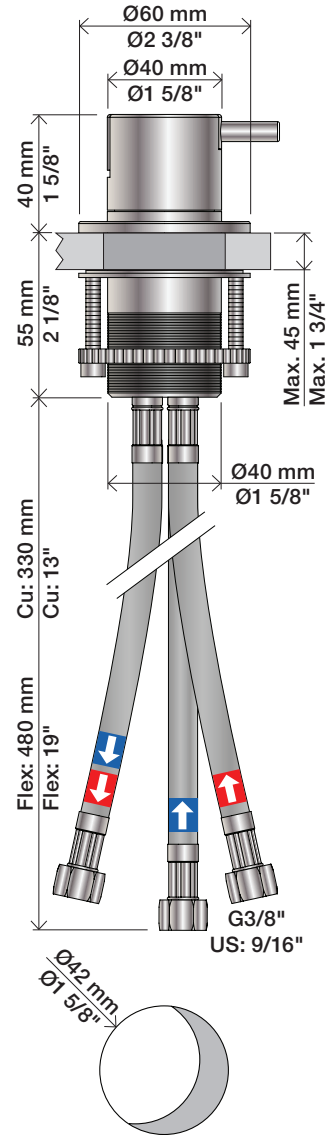

Data, 3 Bar /43.5 Psi:

	l/min.	Gal/min.
500:	14,5	3.8
590:	9,0	2.4
500-T1:	11,0	2.9
2500:	18,7	4.9
SC1:	18,7	4.9
SC5, 7:	18,0	4.8
SC9:	11,0	2.9

Max. 65°C, 150°F

500/2500: