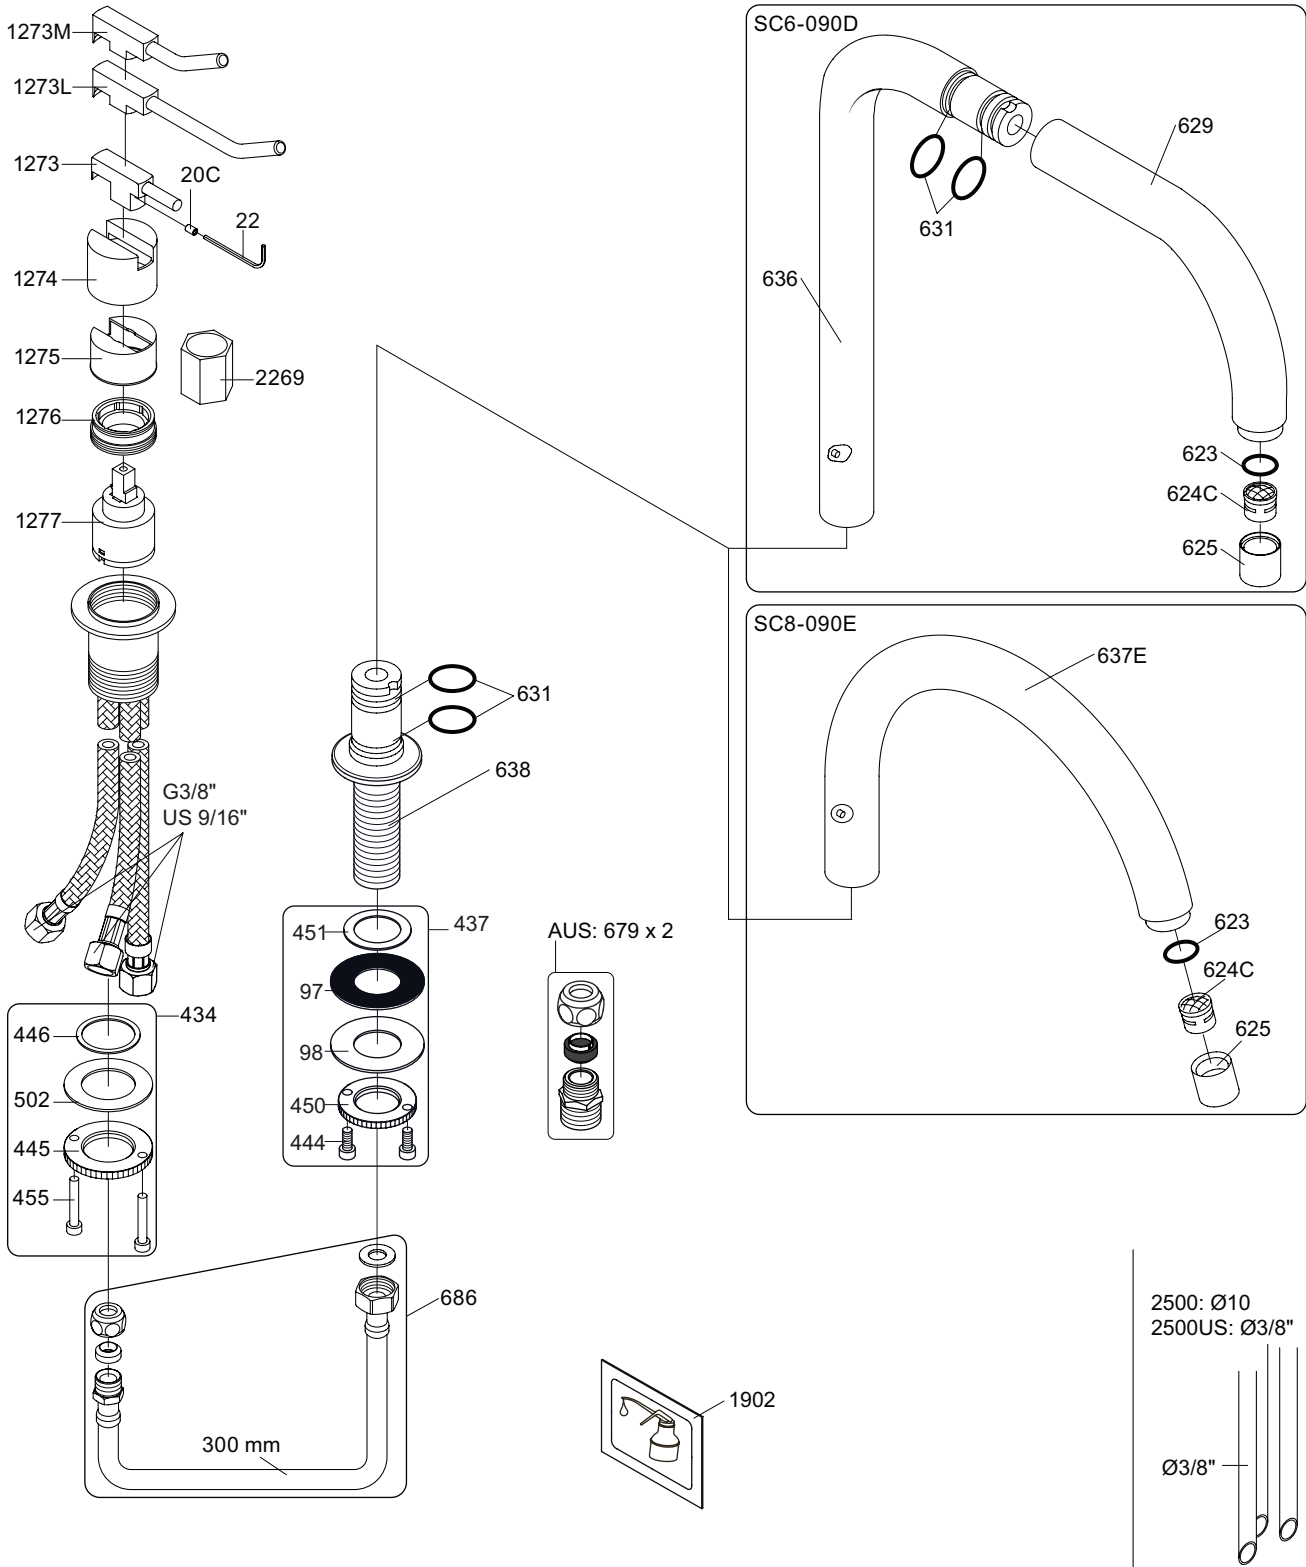

Inches:	Ø	H	D	h
090	3/4"	8 1/4"	8"	5 3/4"
090A	3/4"	4 1/4"	3 1/2"	1 1/2"
090B	3/4"	7"	4"	4 1/2"
090C	1"	7"	4"	4 1/2"
090D	1"	8 3/4"	8"	5"
090E	1"	6 3/4"	8"	2 1/2"
090G	3/4"	7"	5 1/2"	4"
090H	3/4"	10 1/2"	8 5/8"	6"
090I	3/4"	12 3/4"	8 5/8"	8 1/2"
090V	3/4"	14"	5 3/4"	10 1/2"

VOLA 500, 590, 500T1
 VOLA 2500
 VOLA SC1, SC3, SC5, SC7, SC9, SC10, SC12

Fitting instruction
 Montageanleitung
 Monteringsvejledning
 Monteringsvægledning
 Montage hanleiding
 Manuel de montage

04/00027
 04/00038

vola

- NR11: VR20, VR22, VR1273, VR1274, VR1275
- VR090D/C: VR623, VR624C, 4xVR631, VR1902
- VR1277K: VR22, VR2269, VR1277
- VR434: VR261, VR263, VR440, VR442, 2xVR455
- VR437: VR97, VR98, 2xVR444, VR450, VR451

VOLA 090D

Date
 Oct. 14

Rev.
 1

Sheet
 SB 18.1

2500:

500: Ø10
500US: Ø3/8"

- VR1277K: VR22, VR2269, VR1277
- VR434: 2xVR455, VR445, VR446, VR502
- NR.11: VR20, VR22, VR1273, VR1274, VR1275

vola
Lunavej 2
DK-8700 Horsens
Tlf : + 45 7023 5500
sales@vola.com
www.vola.com