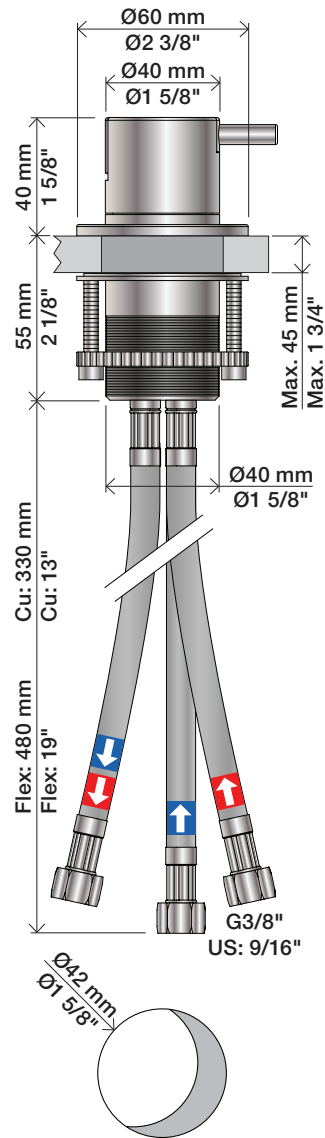

Data, 3 Bar /43.5 Psi:

	l/min.	Gal/min.
500:	14,5	3.8
590:	9,0	2.4
500-T1:	11,0	2.9
2500:	18,7	4.9
SC1:	18,7	4.9
SC5, 7:	18,0	4.8
SC9:	11,0	2.9

Max. 65°C, 150°F

500/2500: