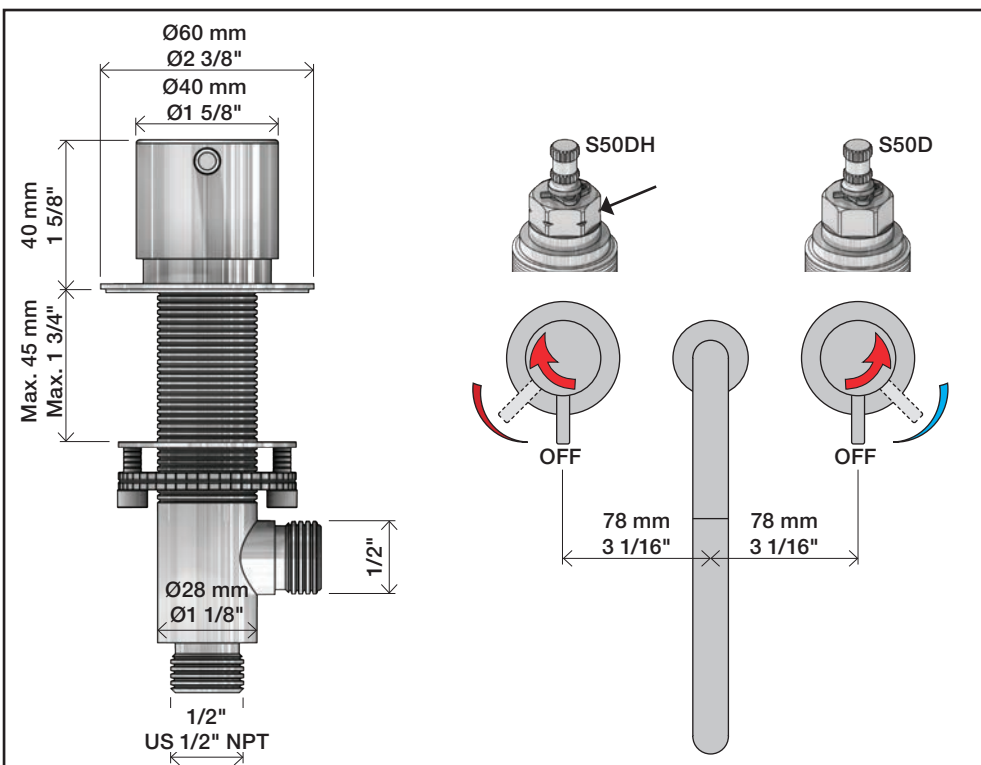

Data, 3 Bar/43.5 Psi:

	l/min.	Gal/min.
S50:	32,0	8.5
KV3:	30,0	7.9
KV4:	9,0	2.4
KV10, 15:	9,0	2.4
HV5, 8, 10:	9,0	2.4
SC2, 4 (A24):	16,0	4.2
SC6, 8, 11, 13: (C)	26,0	6.9

Max. 65°C, 150°F