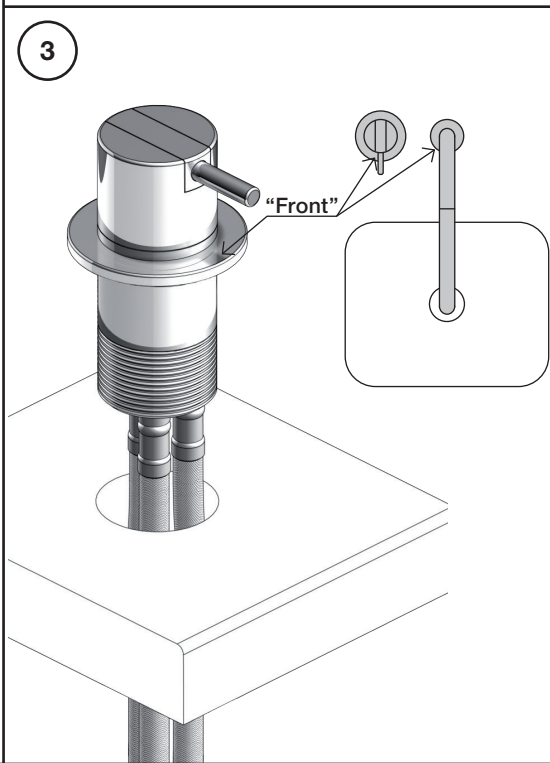

Data, 3 Bar /43.5 Psi:

	l/min.	Gal/min.
500:	14,5	3.8
590:	9,0	2.4
500-T1:	11,0	2.9
2500:	18,7	4.9
SC1:	18,7	4.9
SC5, 7:	18,0	4.8
SC9:	11,0	2.9

Max. 65°C, 150°F

500/2500: