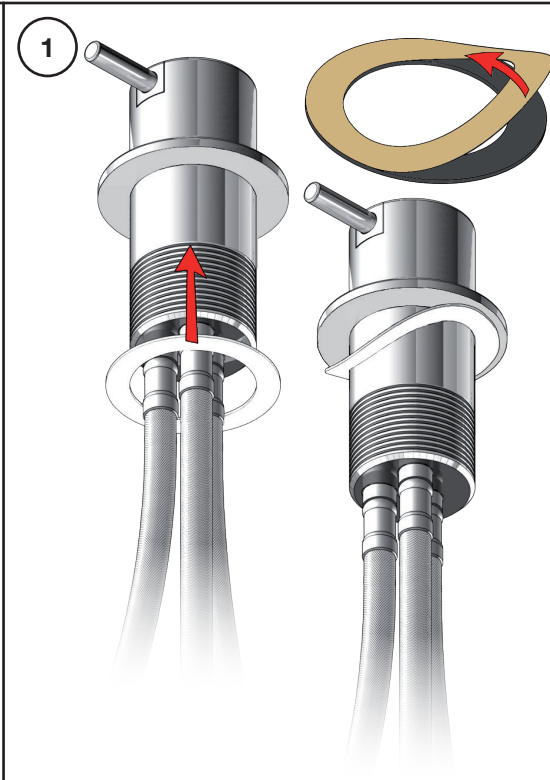

Data, 3 Bar /43.5 Psi:

	l/min.	Gal/min.
500:	14,5	3.8
590:	9,0	2.4
500-T1:	11,0	2.9
2500:	18,7	4.9
SC1:	18,7	4.9
SC5, 7:	18,0	4.8
SC9:	11,0	2.9

Max. 65°C, 150°F

500/2500: