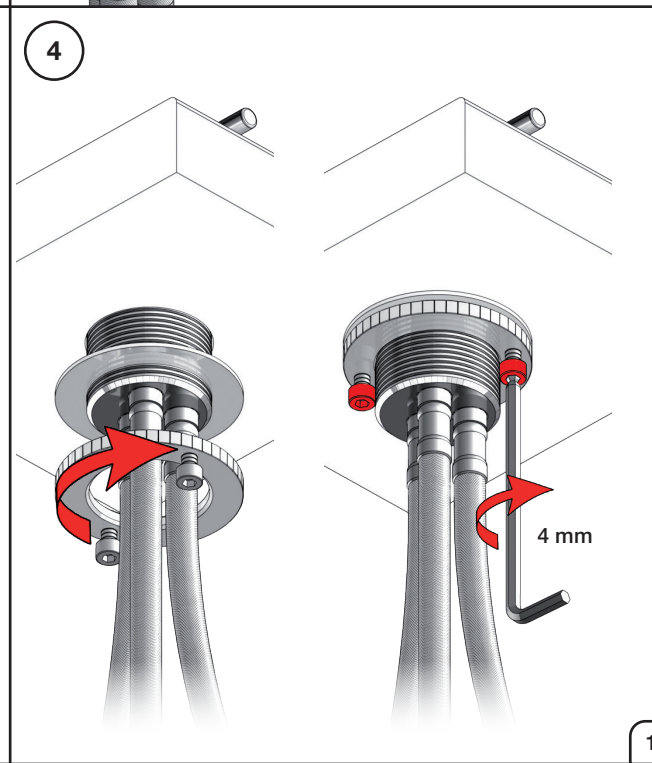

Data, 3 Bar /43.5 Psi:

	l/min.	Gal/min.
500:	14,5	3.8
590:	9,0	2.4
500-T1:	11,0	2.9
2500:	18,7	4.9
SC1:	18,7	4.9
SC5, 7:	18,0	4.8
SC9:	11,0	2.9

Max. 65°C, 150°F

500/2500: