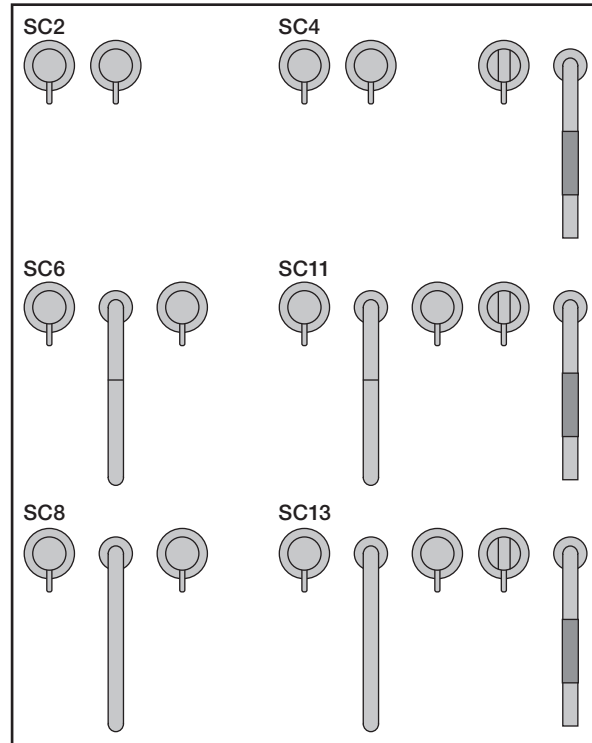

04/00115  
 04/00307  
 04/00340

www.vola.com

S50\_V9\_40999831  
 08-08-2024

**Data, 3 Bar/43.5 Psi:**

	l/min.	Gal/min.
S50:	32,0	8.5
KV3:	30,0	7.9
KV4:	9,0	2.4
KV10, 15:	9,0	2.4
HV5, 8, 10:	9,0	2.4
SC2, 4 (A24):	16,0	4.2
SC6, 8, 11, 13: (C)	26,0	6.9

Max. 65°C, 150°F

4A

mm:	H	D	h
090	210	200	145
090A	110	85	40
090B	185	100	114
090C	185	100	114
090D	220	200	130
090E	170	200	65
090G	185	140	105
090H	265	230	155
090I	325	230	216
090V	355	145	270

Inches:	H	D	h
090	8 1/2"	8"	5 3/4"
090A	4 1/4"	3 1/2"	1 1/2"
090B	7"	4"	4 1/2"
090C	7"	4"	4 1/2"
090D	8 3/4"	8"	5"
090E	6 3/4"	8"	2 1/2"
090G	7"	5 1/2"	4"
090H	10 1/2"	9"	6"
090I	12 3/4"	9"	8 1/2"
090V	14"	5 3/4"	10 1/2"

Inches:	Ø	H	D	h
090	3/4"	8 1/4"	8"	5 3/4"
090A	3/4"	4 1/4"	3 1/2"	1 1/2"
090B	3/4"	7"	4"	4 1/2"
090C	1"	7"	4"	4 1/2"
090D	1"	8 3/4"	8"	5"
090E	1"	6 3/4"	8"	2 1/2"
090G	3/4"	7"	5 1/2"	4"
090H	3/4"	10 1/2"	8 5/8"	6"
090I	3/4"	12 3/4"	8 5/8"	8 1/2"
090V	3/4"	14"	5 3/4"	10 1/2"

**VOLA 090D**

Date  
 Oct. 14

Rev.  
 1

Sheet  
 SB 18.1

500:

500: Ø10  
500US: Ø3/8"

- VR277K: VR22, VR269, VR277
- VR297: VR20, VR22, VR269, VR273, VR277, VR294, VR295, VR296
- VR434: 2xVR444, VR445, 2xVR455, VR502
- NR.10: VR20, VR22, VR273, VR294, VR295