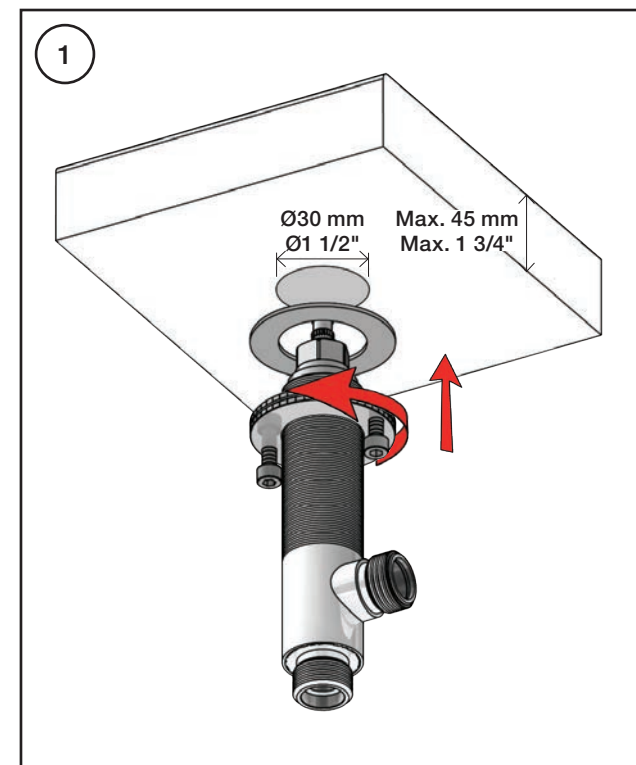

04/00115
 04/00307
 04/00340

www.vola.com

vola

S50_V9_40999831
 08-08-2024

Data, 3 Bar/43.5 Psi:

	l/min.	Gal/min.
S50:	32,0	8.5
KV3:	30,0	7.9
KV4:	9,0	2.4
KV10, 15:	9,0	2.4
HV5, 8, 10:	9,0	2.4
SC2, 4 (A24):	16,0	4.2
SC6, 8, 11, 13: (C)	26,0	6.9

Max. 65°C , 150°F

4A

mm:	H	D	h
090	210	200	145
090A	110	85	40
090B	185	100	114
090C	185	100	114
090D	220	200	130
090E	170	200	65
090G	185	140	105
090H	265	230	155
090I	325	230	216
090V	355	145	270

Inches:	H	D	h
090	8 1/2"	8"	5 3/4"
090A	4 1/4"	3 1/2"	1 1/2"
090B	7"	4"	4 1/2"
090C	7"	4"	4 1/2"
090D	8 3/4"	8"	5"
090E	6 3/4"	8"	2 1/2"
090G	7"	5 1/2"	4"
090H	10 1/2"	9"	6"
090I	12 3/4"	9"	8 1/2"
090V	14"	5 3/4"	10 1/2"

Inches:	Ø	H	D	h
090	3/4"	8 1/4"	8"	5 3/4"
090A	3/4"	4 1/4"	3 1/2"	1 1/2"
090B	3/4"	7"	4"	4 1/2"
090C	1"	7"	4"	4 1/2"
090D	1"	8 3/4"	8"	5"
090E	1"	6 3/4"	8"	2 1/2"
090G	3/4"	7"	5 1/2"	4"
090H	3/4"	10 1/2"	8 5/8"	6"
090I	3/4"	12 3/4"	8 5/8"	8 1/2"
090V	3/4"	14"	5 3/4"	10 1/2"