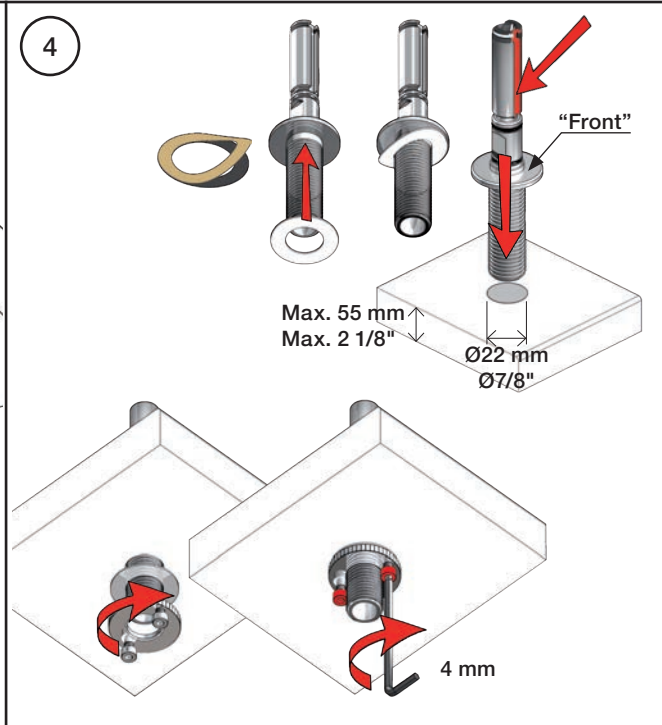

04/00115
 04/00307
 04/00340

www.vola.com

vola

S50_V9_40999831
 08-08-2024

Data, 3 Bar/43.5 Psi:

	l/min.	Gal/min.
S50:	32,0	8.5
KV3:	30,0	7.9
KV4:	9,0	2.4
KV10, 15:	9,0	2.4
HV5, 8, 10:	9,0	2.4
SC2, 4 (A24):	16,0	4.2
SC6, 8, 11, 13: (C)	26,0	6.9

Max. 65°C , 150°F

4A

mm:	H	D	h
090	210	200	145
090A	110	85	40
090B	185	100	114
090C	185	100	114
090D	220	200	130
090E	170	200	65
090G	185	140	105
090H	265	230	155
090I	325	230	216
090V	355	145	270

Inches:	H	D	h
090	8 1/2"	8"	5 3/4"
090A	4 1/4"	3 1/2"	1 1/2"
090B	7"	4"	4 1/2"
090C	7"	4"	4 1/2"
090D	8 3/4"	8"	5"
090E	6 3/4"	8"	2 1/2"
090G	7"	5 1/2"	4"
090H	10 1/2"	9"	6"
090I	12 3/4"	9"	8 1/2"
090V	14"	5 3/4"	10 1/2"

Inches:	Ø	H	D	h
090	3/4"	8 1/4"	8"	5 3/4"
090A	3/4"	4 1/4"	3 1/2"	1 1/2"
090B	3/4"	7"	4"	4 1/2"
090C	1"	7"	4"	4 1/2"
090D	1"	8 3/4"	8"	5"
090E	1"	6 3/4"	8"	2 1/2"
090G	3/4"	7"	5 1/2"	4"
090H	3/4"	10 1/2"	8 5/8"	6"
090I	3/4"	12 3/4"	8 5/8"	8 1/2"
090V	3/4"	14"	5 3/4"	10 1/2"