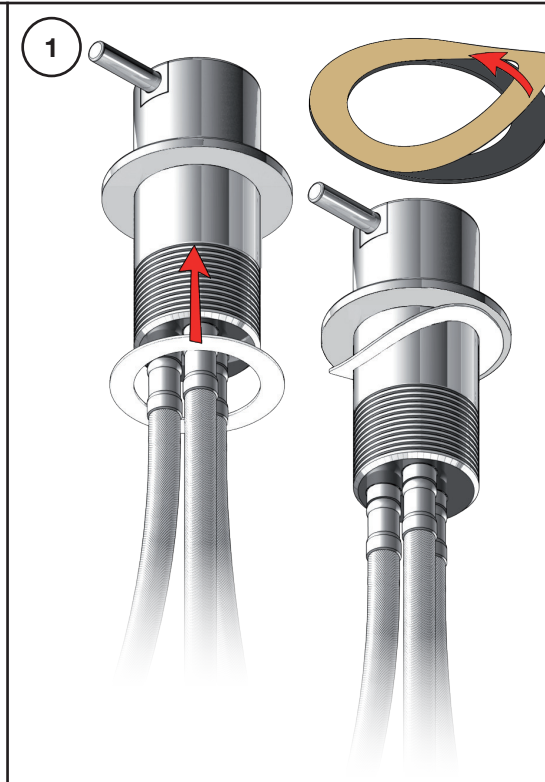

Data, 3 Bar /43.5 Psi:

	l/min.	Gal/min.
500:	14,5	3.8
590:	9,0	2.4
500-T1:	11,0	2.9
2500:	18,7	4.9
SC1:	18,7	4.9
SC5, 7:	18,0	4.8
SC9:	11,0	2.9

Max. 65°C, 150°F

500/2500: