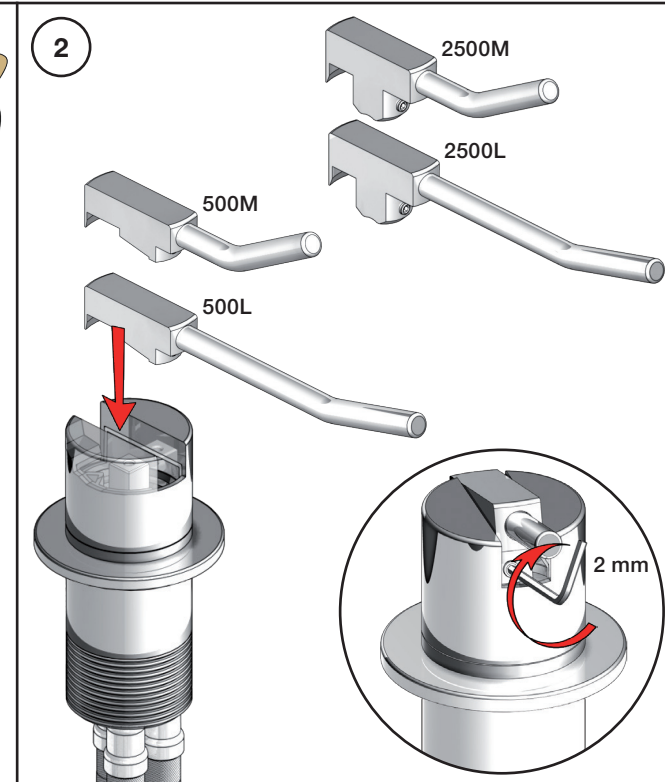

Data, 3 Bar /43.5 Psi:

	l/min.	Gal/min.
500:	14,5	3.8
590:	9,0	2.4
500-T1:	11,0	2.9
2500:	18,7	4.9
SC1:	18,7	4.9
SC5, 7:	18,0	4.8
SC9:	11,0	2.9

Max. 65°C, 150°F

500/2500: