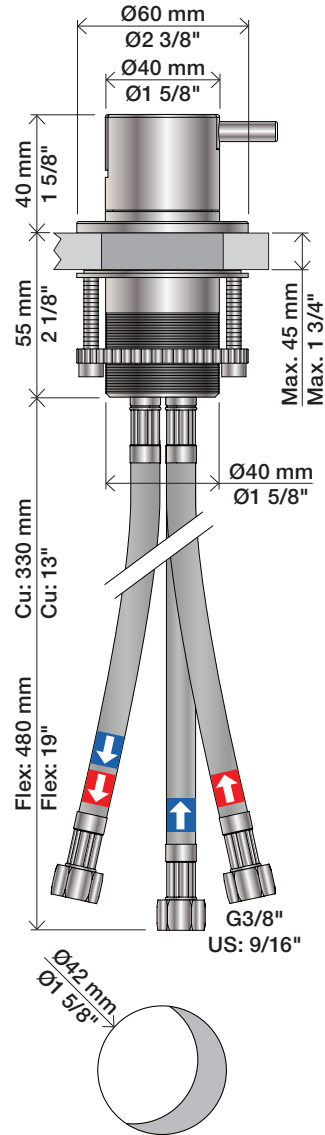

Data, 3 Bar /43.5 Psi:

	l/min.	Gal/min.
500:	14,5	3.8
590:	9,0	2.4
500-T1:	11,0	2.9
2500:	18,7	4.9
SC1:	18,7	4.9
SC5, 7:	18,0	4.8
SC9:	11,0	2.9

Max. 65°C, 150°F

500/2500: