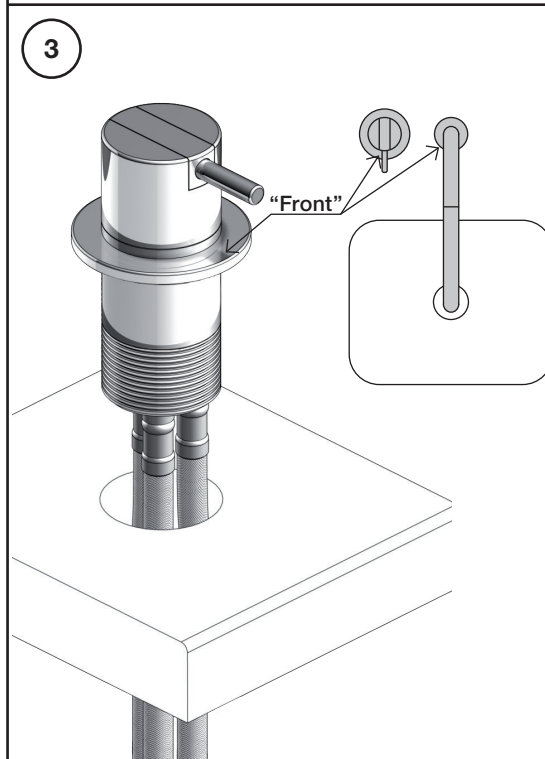

Data, 3 Bar /43.5 Psi:

	l/min.	Gal/min.
500:	14,5	3.8
590:	9,0	2.4
500-T1:	11,0	2.9
2500:	18,7	4.9
SC1:	18,7	4.9
SC5, 7:	18,0	4.8
SC9:	11,0	2.9

Max. 65°C, 150°F

500/2500: