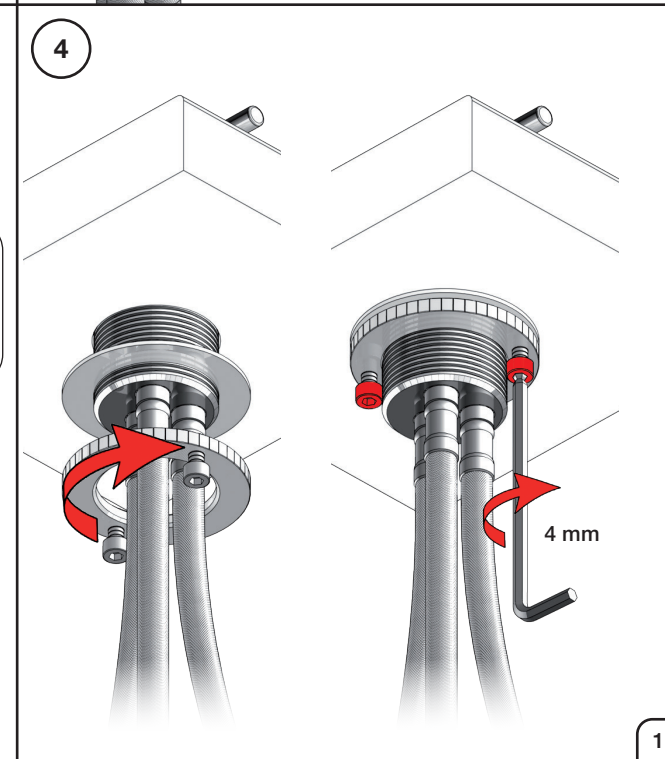

Data, 3 Bar /43.5 Psi:

	l/min.	Gal/min.
500:	14,5	3.8
590:	9,0	2.4
500-T1:	11,0	2.9
2500:	18,7	4.9
SC1:	18,7	4.9
SC5, 7:	18,0	4.8
SC9:	11,0	2.9

Max. 65°C, 150°F

500/2500: