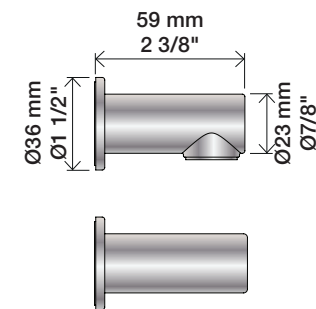

Max. 65°C. 150°F

1611: A 1621: B

A 170 mm 6 3/4"
 B 220 mm 8 3/4"

1641T8:

Brass: 200 mm 8"
 Steel: 217 mm 8 1/2"

1671:

1671-HT2:

www.vola.com

T14

T8

T9

T3

T27

T4, T5, T6, T7, T11, T16, T27

T8, T9, T14

T3