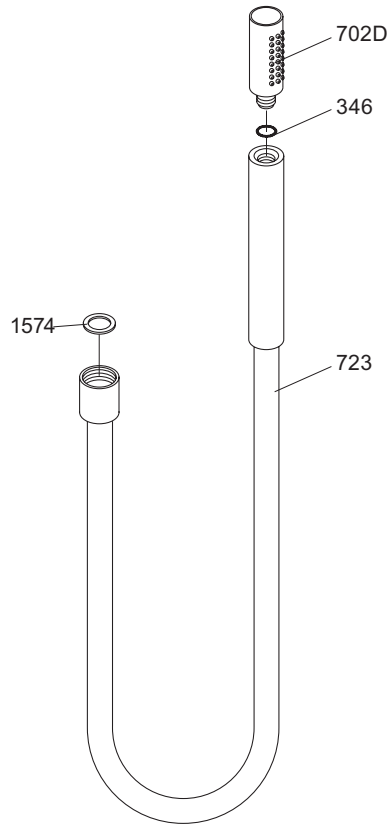

T2V:

T2:

vola

Lunavej 2
DK-8700 Horsens
Tlf : + 45 7023 5500
sales@vola.com
www.vola.com

VOLA T2V & T2

Date
Sep. 07

Rev.
1

Sheet
SB 40