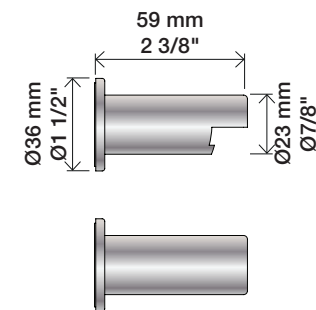

Max. 65°C. 150°F

1611: A 1621: B

A 170 mm 6 3/4"
 B 220 mm 8 3/4"

1641T8:

Brass: 200 mm 8"
 Steel: 217 mm 8 1/2"

1671:

1671-HT2:

www.vola.com

T14

T8

T9

T3

T27

T4, T5, T6, T7, T11, T16, T27

T8, T9, T14

T3