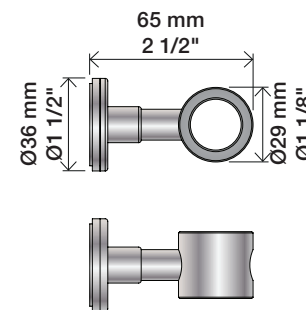

Max. 65°C. 150°F

1611: A 1621: B

A 170 mm 6 3/4"
 B 220 mm 8 3/4"

1641T8:

Brass: 200 mm 8"
 Steel: 217 mm 8 1/2"

1671:

1671-HT2:

www.vola.com

T7

T11

T16

VOLA T3, T4, T5, T6, T7, T8, T9, T11, T14, T16, T27

www.vola.com

vola

5 1703182 372310

mnt_T3-T27_V3_40999247
01-04-2022

T14

T8

T9

T3

T27

T4, T5, T6, T7, T11, T16, T27

T8, T9, T14

T3