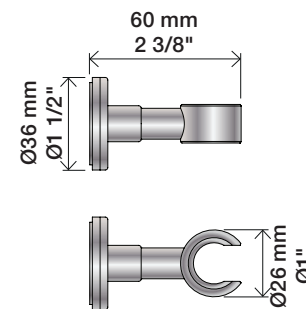

Max. 65°C. 150°F

1611: A 1621: B

A 170 mm 6 3/4"
 B 220 mm 8 3/4"

1641T8:

Brass: 200 mm 8"
 Steel: 217 mm 8 1/2"

1671:

1671-HT2:

www.vola.com

T7

T11

T16

VOLA T3, T4, T5, T6, T7, T8, T9, T11, T14, T16, T27

www.vola.com

vola

5 1703182 372310

mnt_T3-T27_V3_40999247
01-04-2022

T14

T8

T9

T3

T27

T4, T5, T6, T7, T11, T16, T27

T8, T9, T14

T3