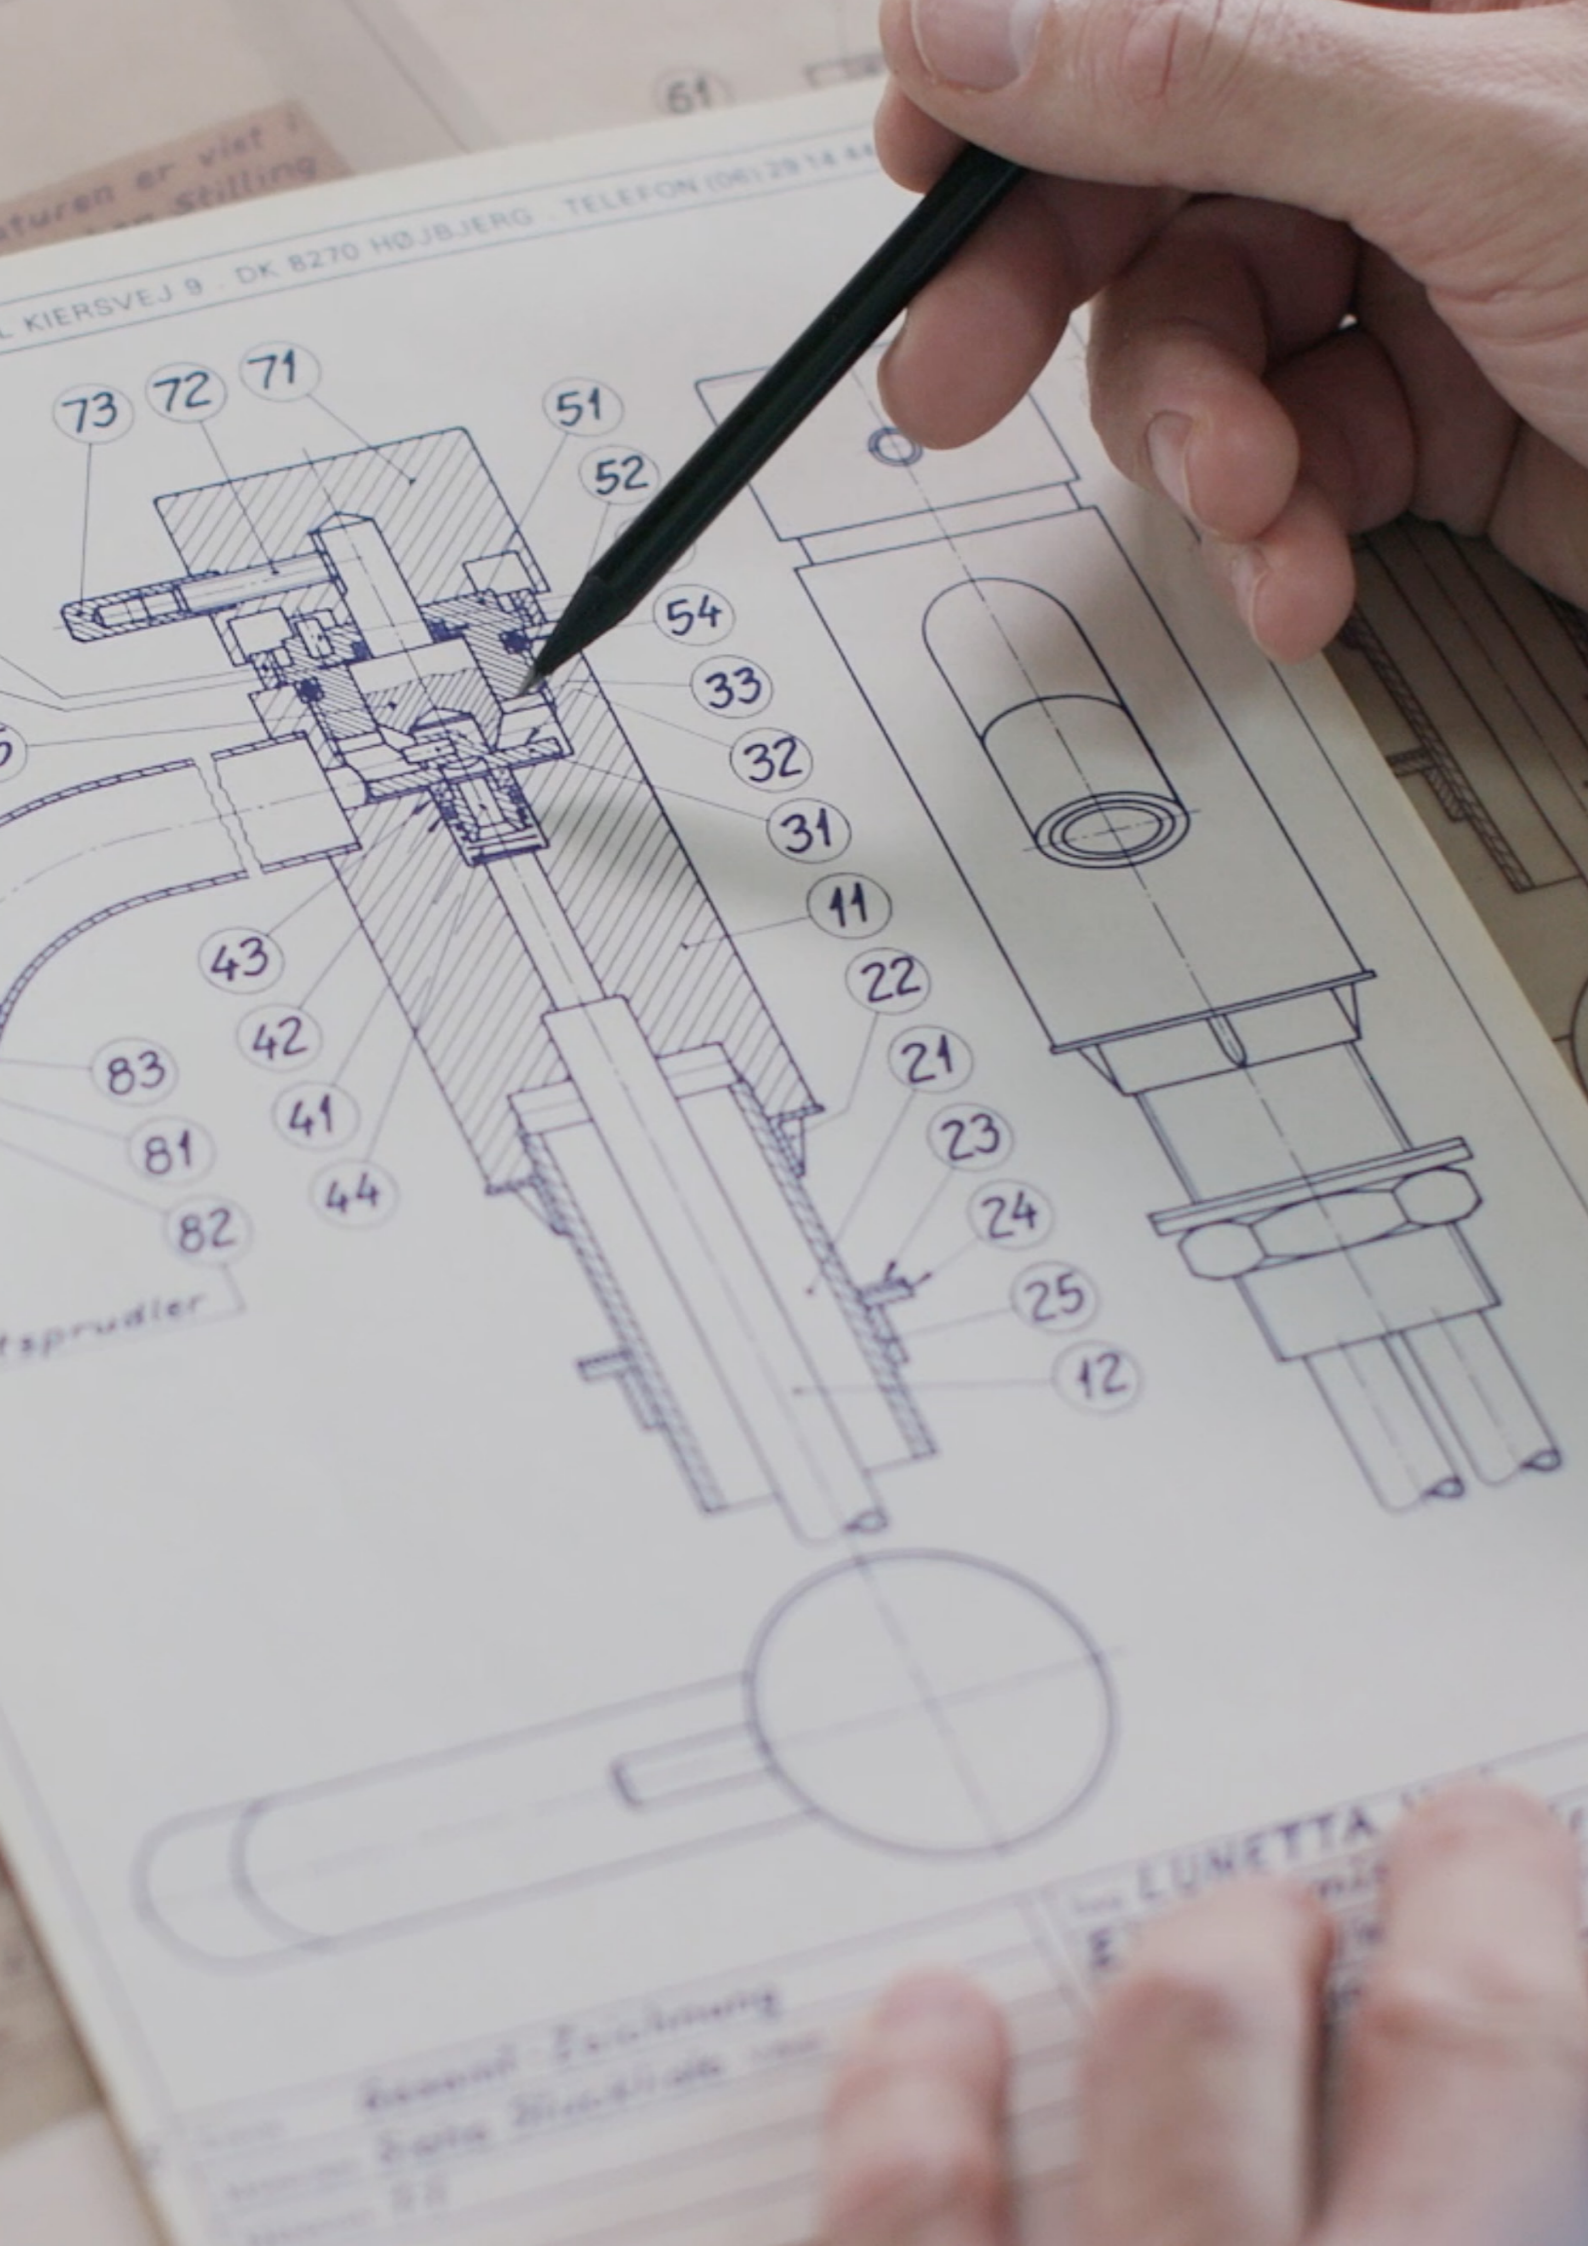

REPAIRABILITY

We have always made products that are built to last, while ensuring the internal parts of even our oldest products can be repaired and replaced. Every part matters when things are built to last.

Longevity is a promise we keep across our whole product range. From the outset, our modular design system that ensured that old parts can be replaced with new parts, even in products from 1968.