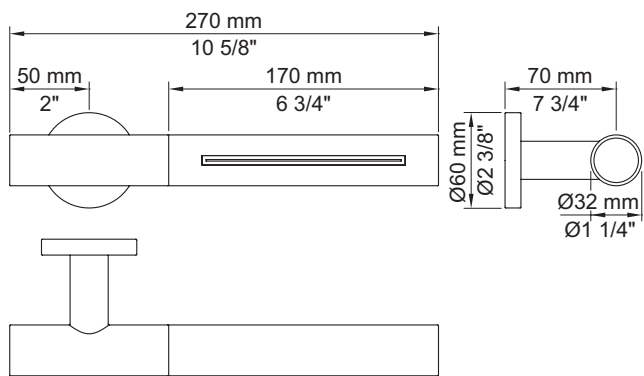

VOLA Waterfall Shower 080W