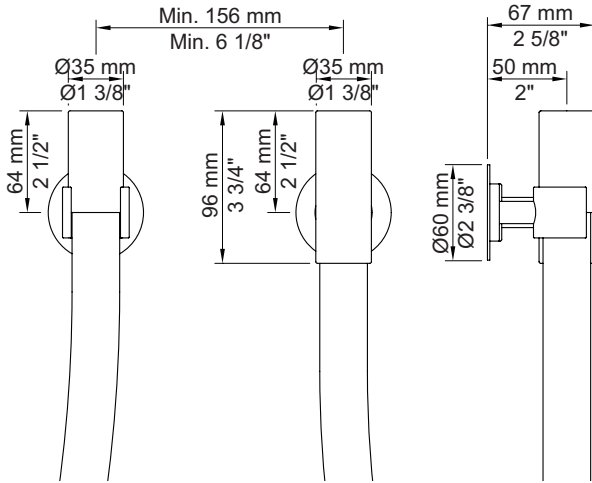

VOLA Kneipp Hose 070W